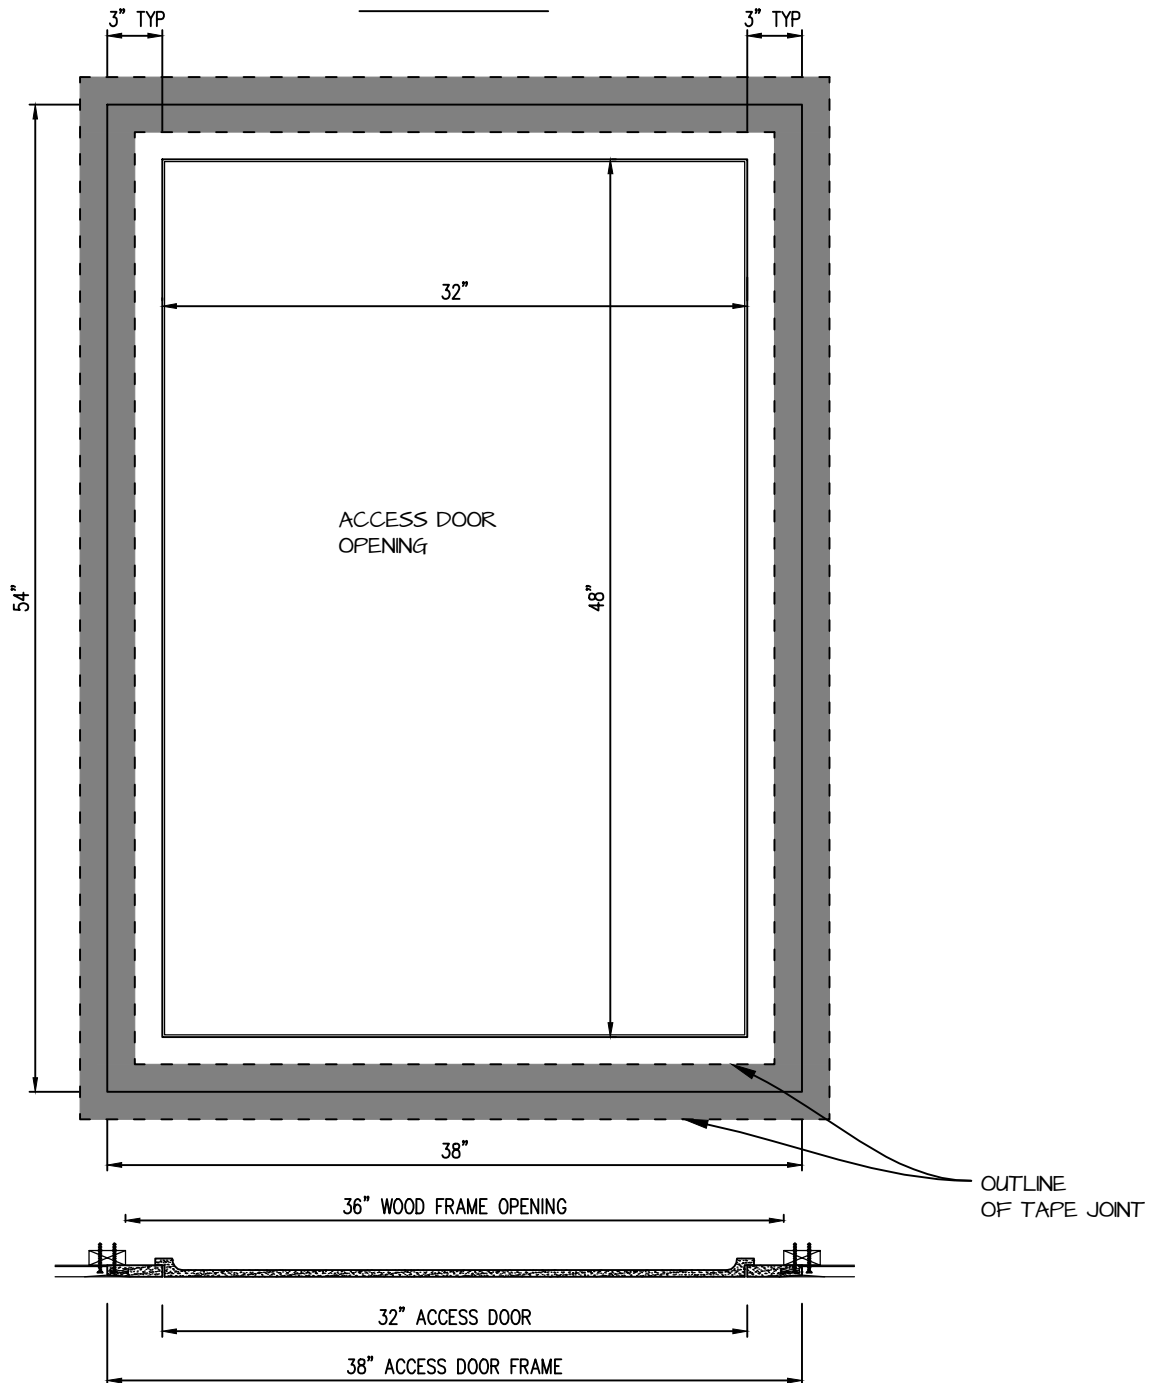

POP OUT SQUARE CORNER ACCESS PANEL 32"x48"
GFRG-SQ-583248

TOP VIEW

CASTLE ACCESS PANELS & FORMS INC.

173 Adesso Drive, Unit 2, Concord ON L4K 3C3

Phone (905)738-8089 Fax (905)760-9234

inquiries@castleaccesspanels.com