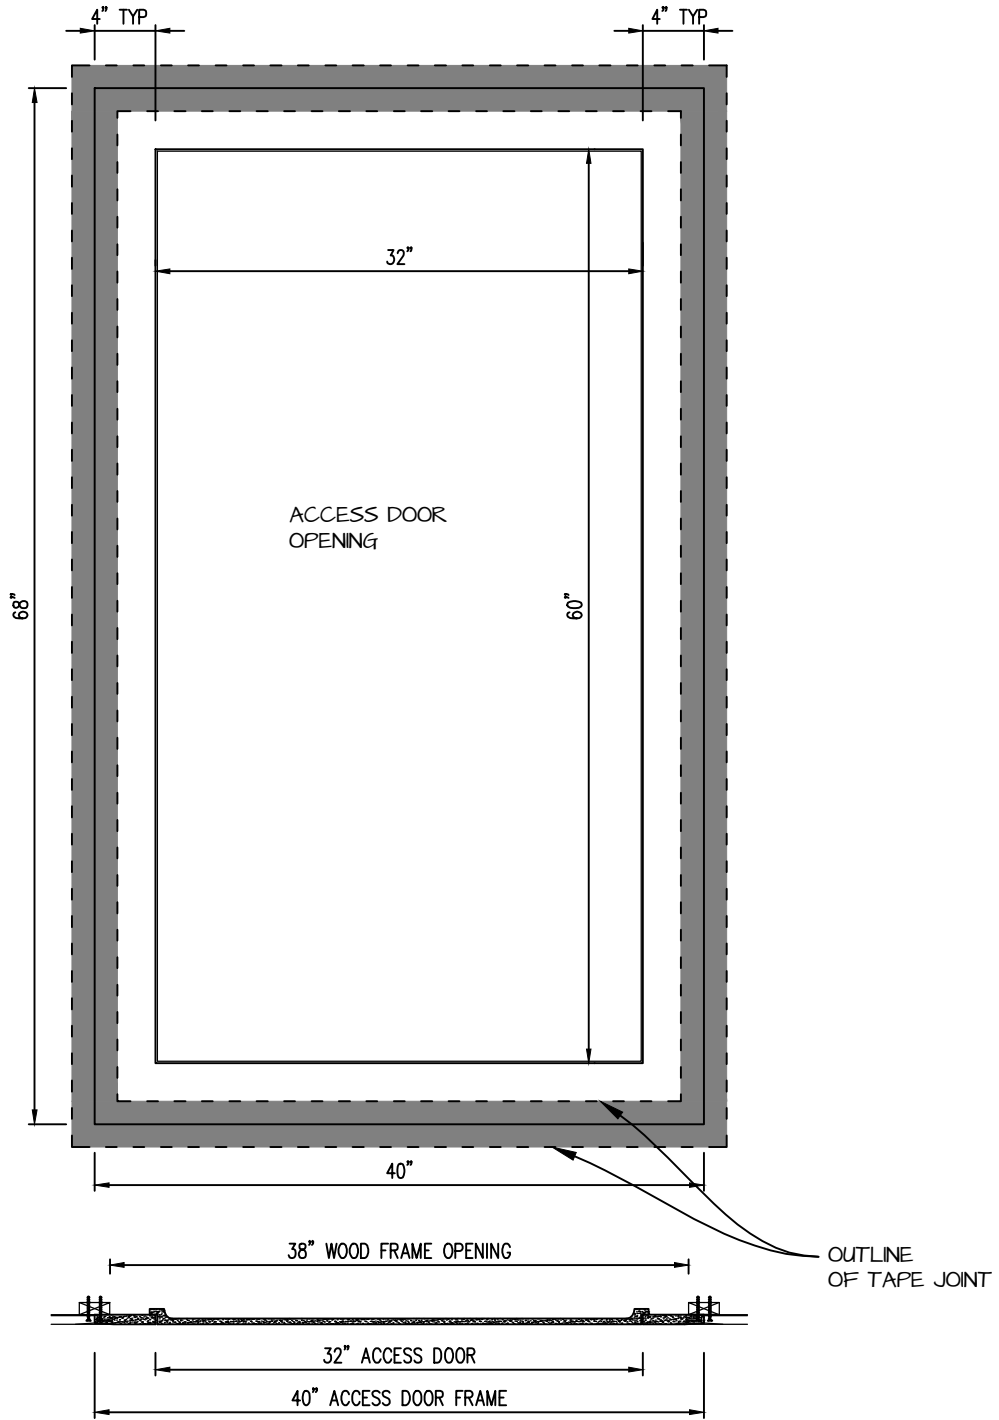

POP OUT SQUARE CORNER ACCESS PANEL 32"x60"
GFRG-SQ-583260

CASTLE ACCESS PANELS & FORMS INC.
 173 Adesso Drive, Unit 2, Concord ON L4K 3C3
 Phone (905)738-8089 Fax (905)760-9234
 inquiries@castleaccesspanels.com
www.CastleAccessPanels.com