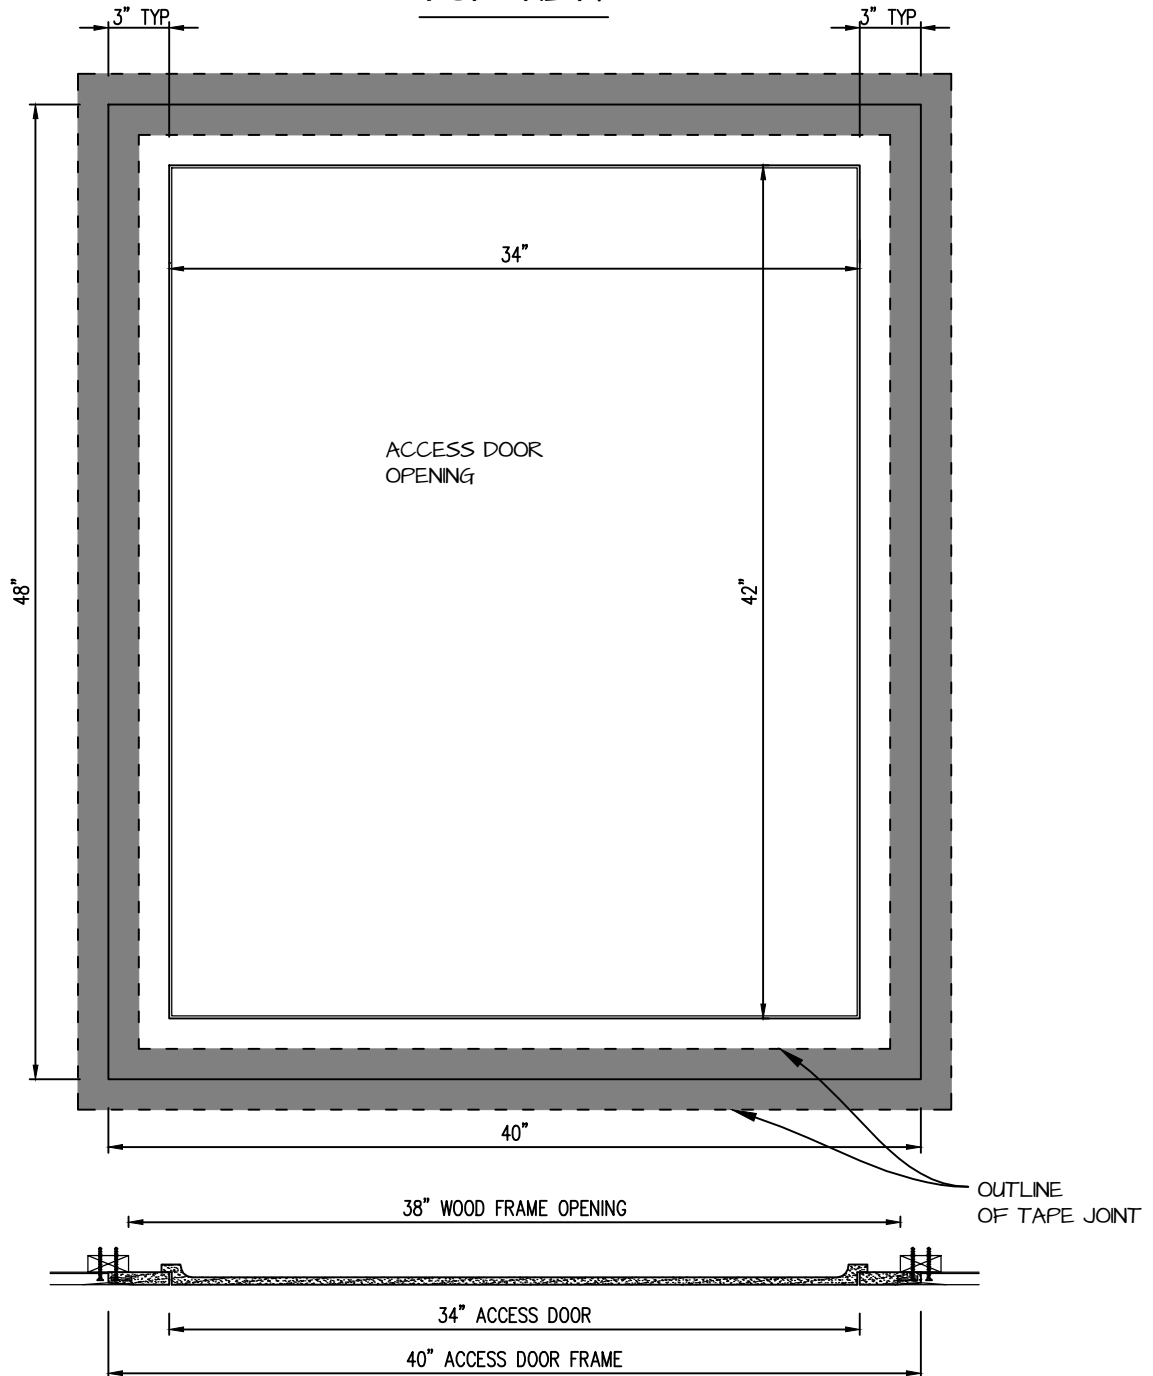

POP OUT SQUARE CORNER ACCESS PANEL 34"x42"
GFRG-SQ-583442

TOP VIEW

CASTLE ACCESS PANELS & FORMS INC.

173 Adesso Drive, Unit 2, Concord ON L4K 3C3

Phone (905)738-8089 Fax (905)760-9234

inquiries@castleaccesspanels.com