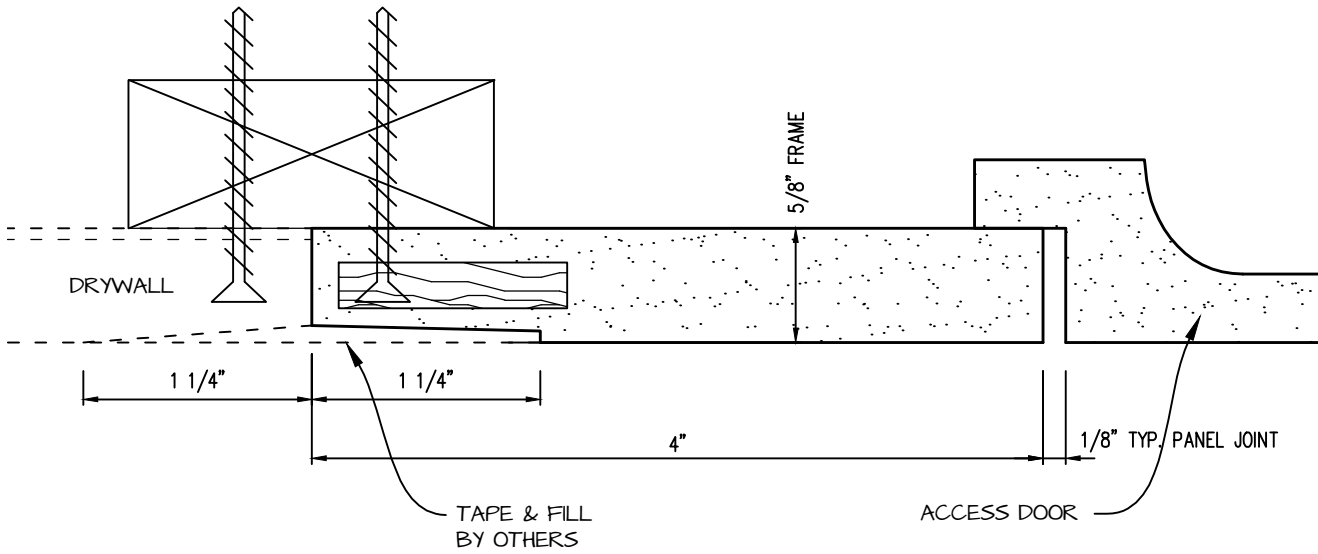

DWG NO:

SHEET OF

POP-OUT GFRG ACCESS PANEL SECTION

 <p>CASTLE ACCESS PANELS & FORMS INC. 173 Adesso Drive, Unit 2, Concord ON L4K 3C3 Phone (905)738-8089 Fax (905)760-9234 inquiries@castleaccesspanels.com www.CastleAccessPanels.com</p>	DESIGNED: Q.P	
	DATE:	
	APPROVED: J.R	
CUSTOMER:	PROJECT:	QTY:
TITLE:	DWG NO:	SHEET OF