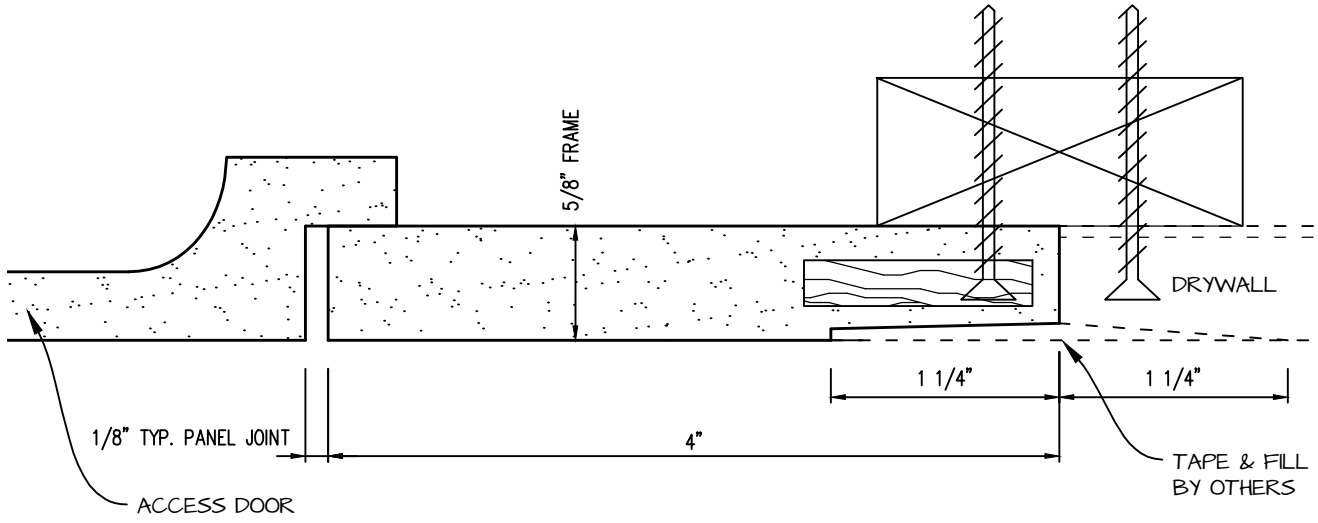

DWG NO:

SHEET OF

POP-OUT GFRG ACCESS PANEL SECTION

 <p>CASTLE ACCESS PANELS & FORMS INC. 173 Adesso Drive, Unit 2, Concord ON L4K 3C3 Phone (905)738-8089 Fax (905)760-9234 inquiries@castleaccesspanels.com www.CastleAccessPanels.com</p>	DESIGNED: Q.P	
	DATE:	
	APPROVED: J.R	
CUSTOMER:	PROJECT:	QTY:
TITLE:	DWG NO:	SHEET OF