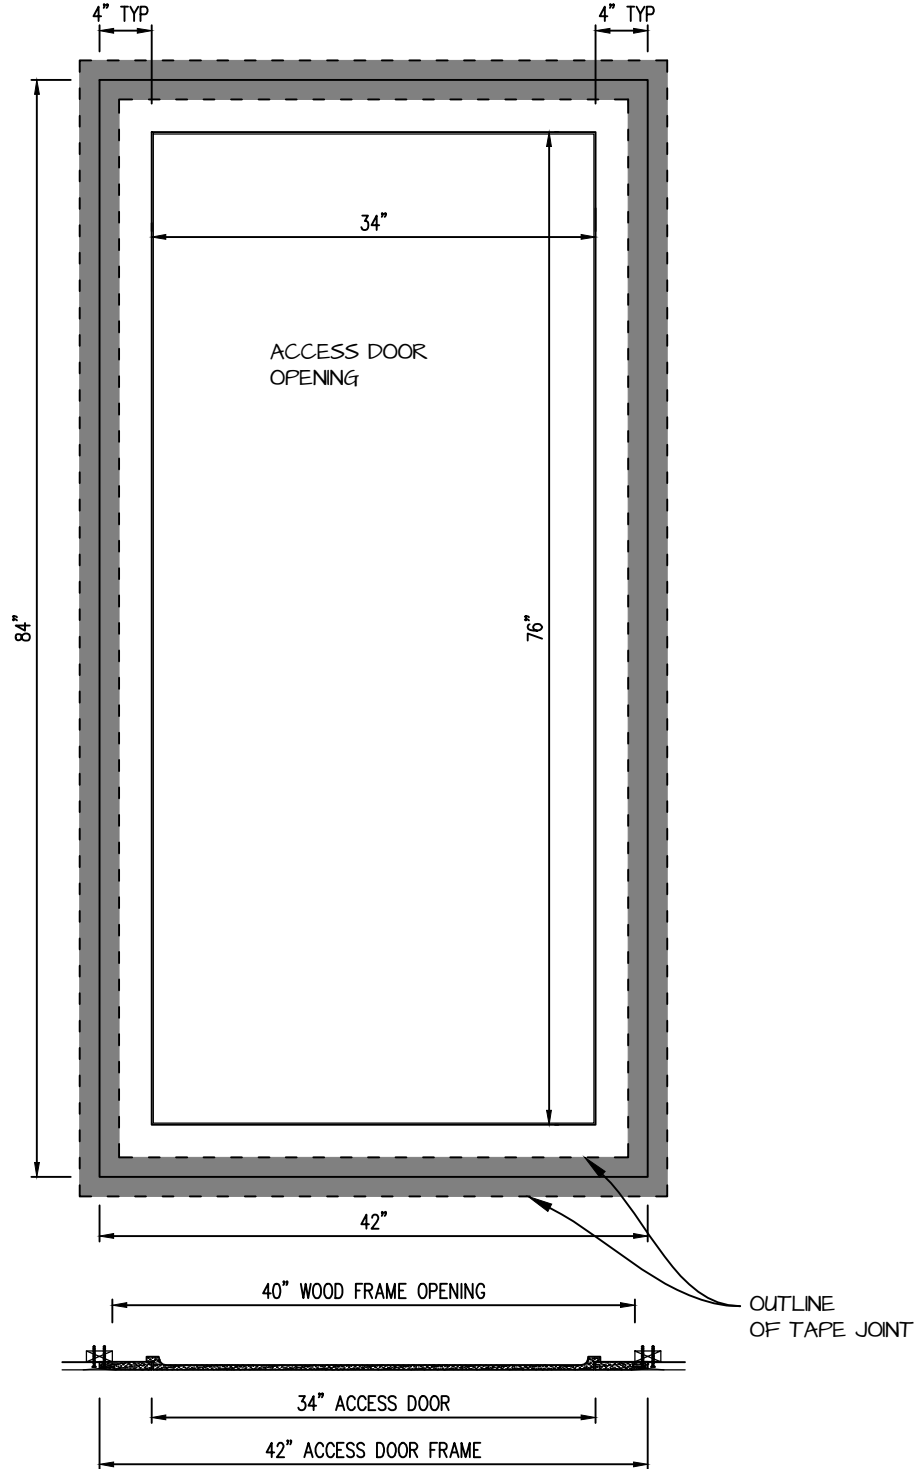

POP OUT SQUARE CORNER ACCESS PANEL 34"x76"

GFRG-SQ-583476

CASTLE ACCESS PANELS & FORMS INC.

173 Adesso Drive, Unit 2, Concord ON L4K 3C3

Phone (905)738-8089 Fax (905)760-9234

inquiries@castleaccesspanels.com