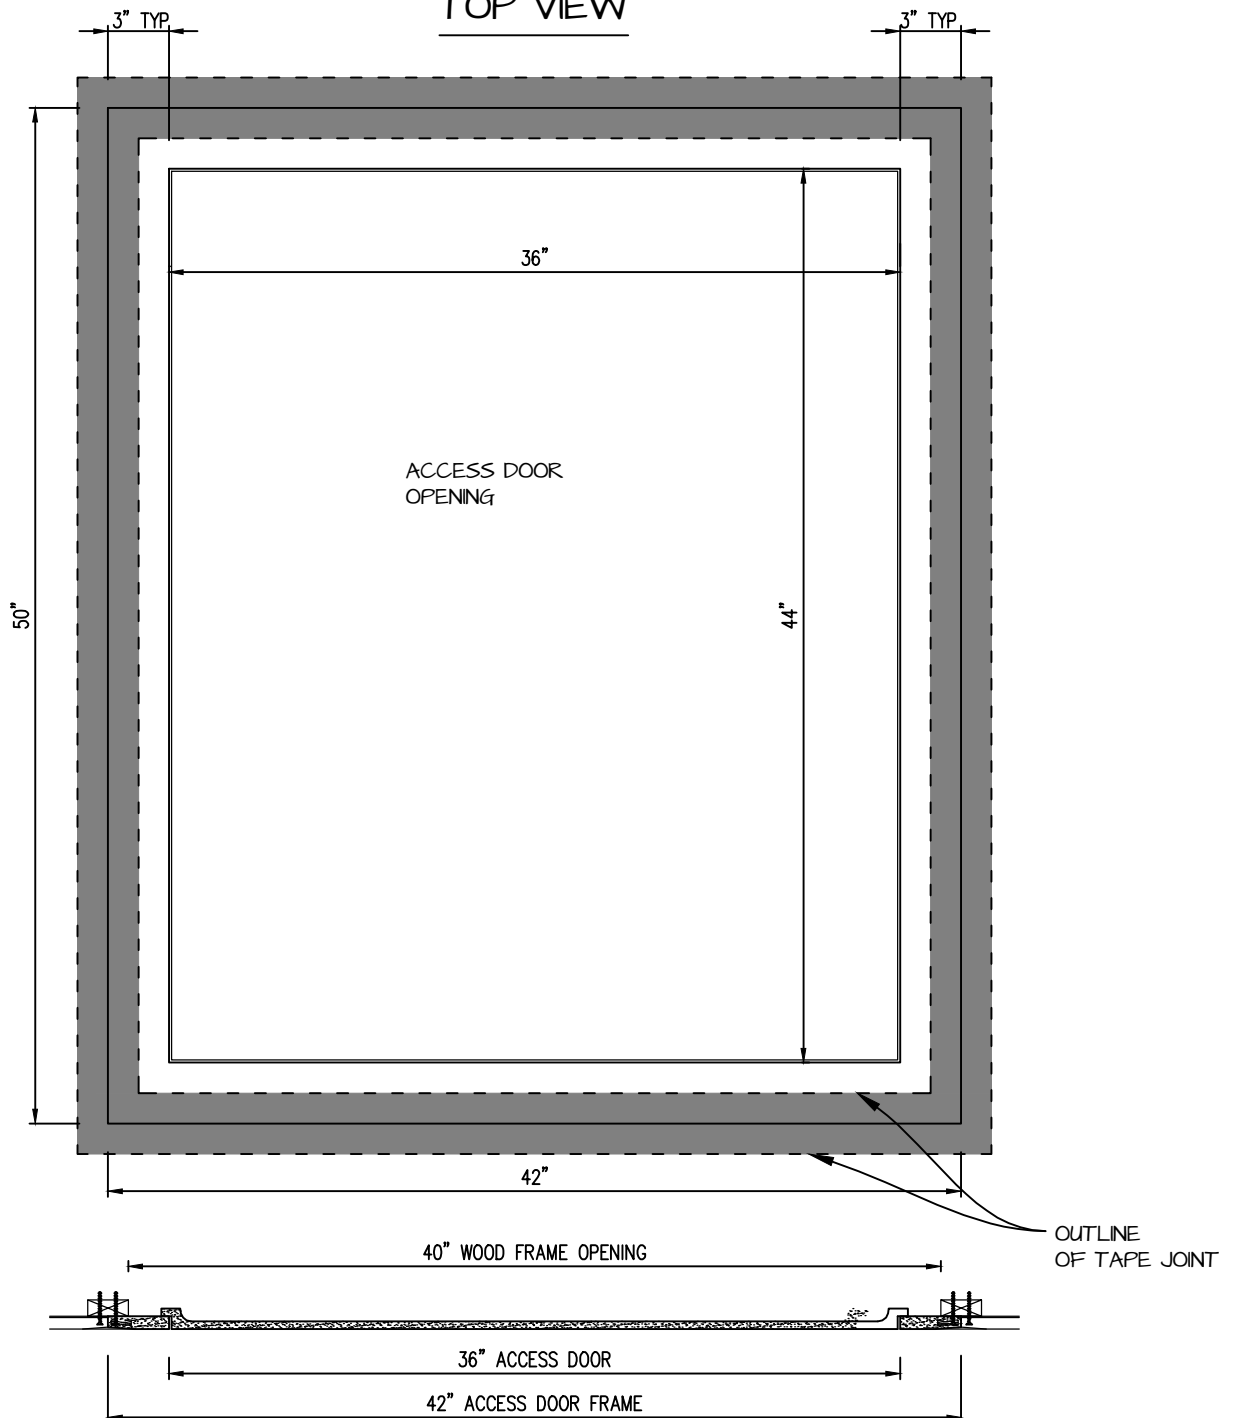

POP OUT SQUARE CORNER ACCESS PANEL 36"x44"
GFRG-SQ-583644

TOP VIEW

CASTLE ACCESS PANELS & FORMS INC.

173 Adesso Drive, Unit 2, Concord ON L4K 3C3

Phone (905)738-8089 Fax (905)760-9234

inquiries@castleaccesspanels.com