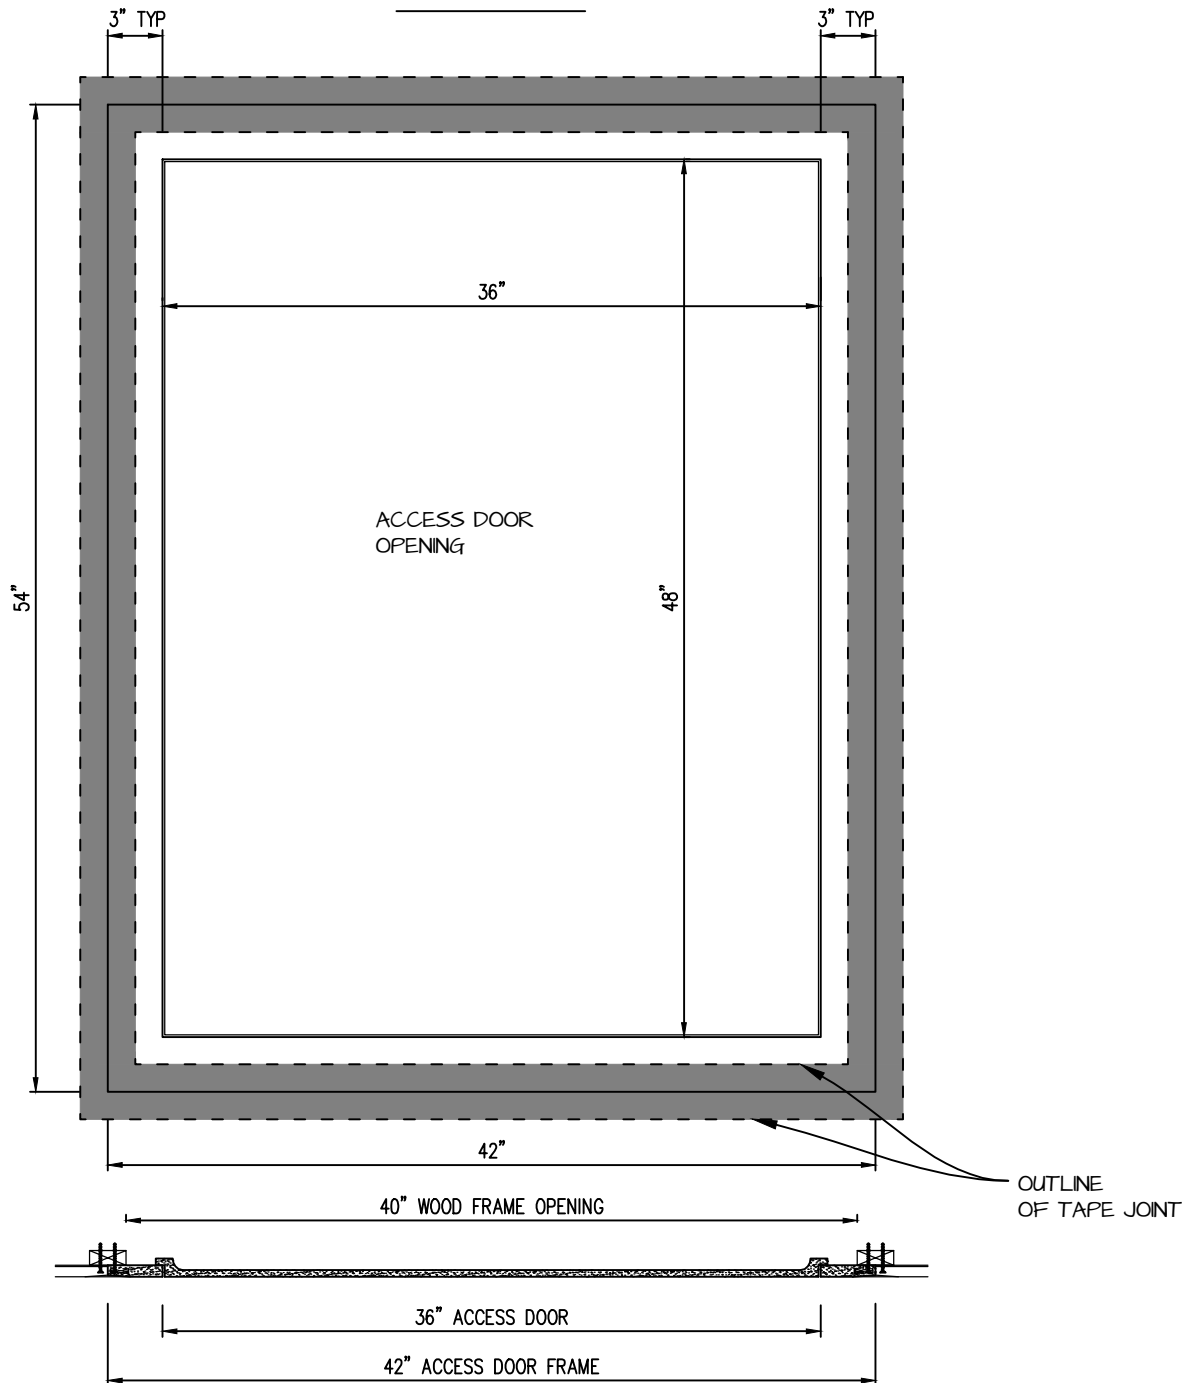

POP OUT SQUARE CORNER ACCESS PANEL 36"x48"
GFRG-SQ-583648

TOP VIEW

CASTLE ACCESS PANELS & FORMS INC.

173 Adesso Drive, Unit 2, Concord ON L4K 3C3

Phone (905)738-8089 Fax (905)760-9234

inquiries@castleaccesspanels.com