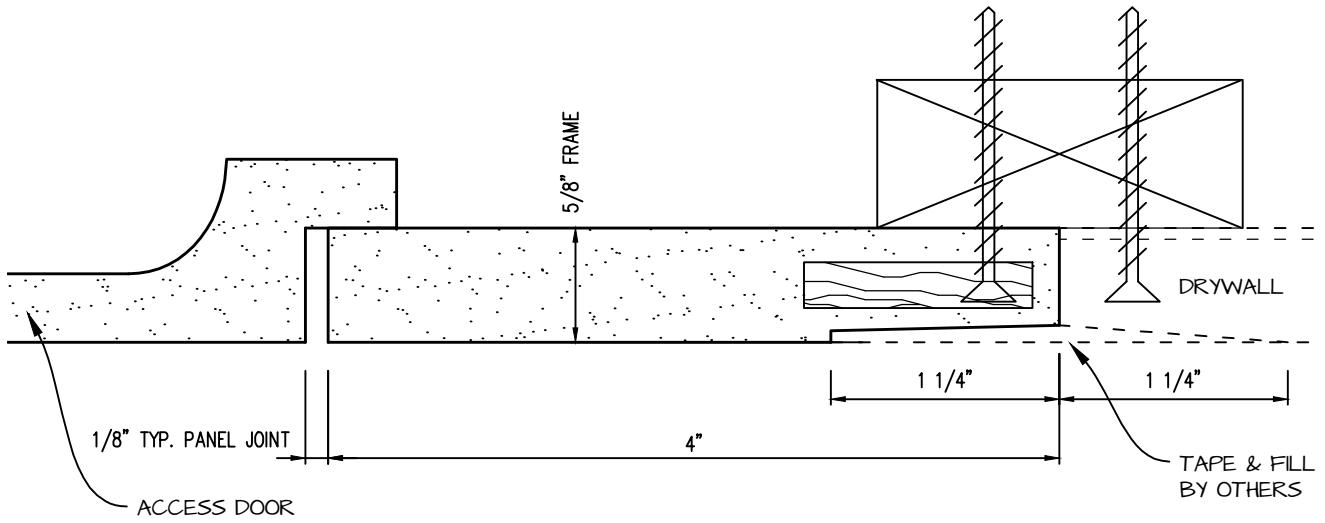

DWG NO:

SHEET OF

POP-OUT GFRG ACCESS PANEL SECTION

CASTLE ACCESS PANELS & FORMS INC.

173 Adesso Drive, Unit 2, Concord ON L4K 3C3

Phone (905)738-8089 Fax (905)760-9234

inquiries@castleaccesspanels.com

www.CastleAccessPanels.com