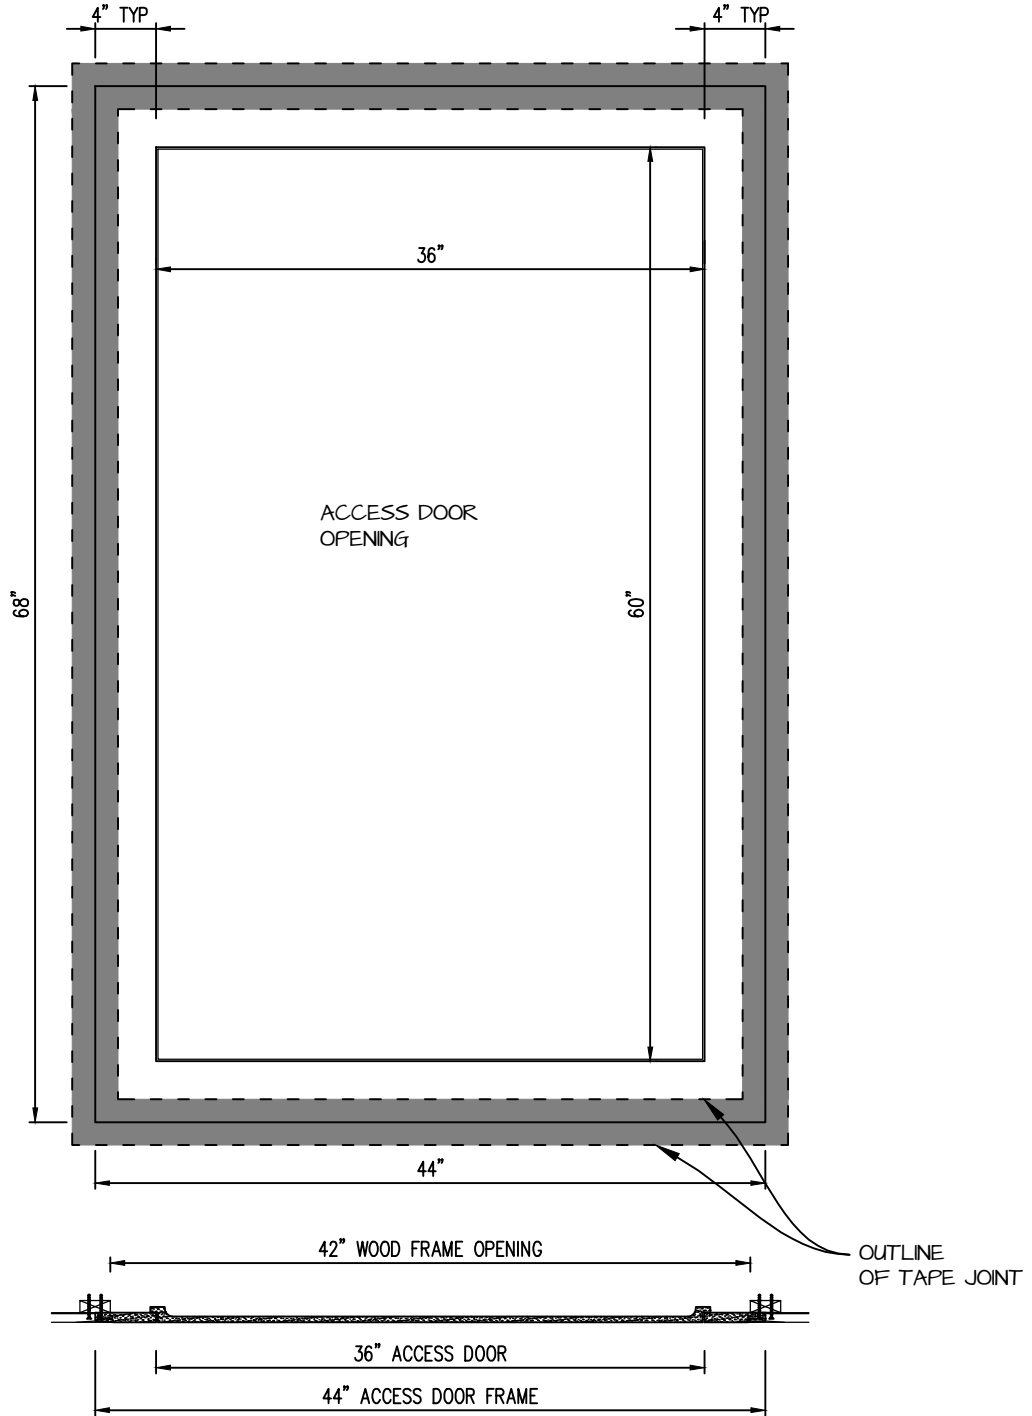

POP OUT SQUARE CORNER ACCESS PANEL 36"x60"
GFRG-SQ-583660

CASTLE ACCESS PANELS & FORMS INC.

173 Adesso Drive, Unit 2, Concord ON L4K 3C3

Phone (905)738-8089 Fax (905)760-9234

inquiries@castleaccesspanels.com