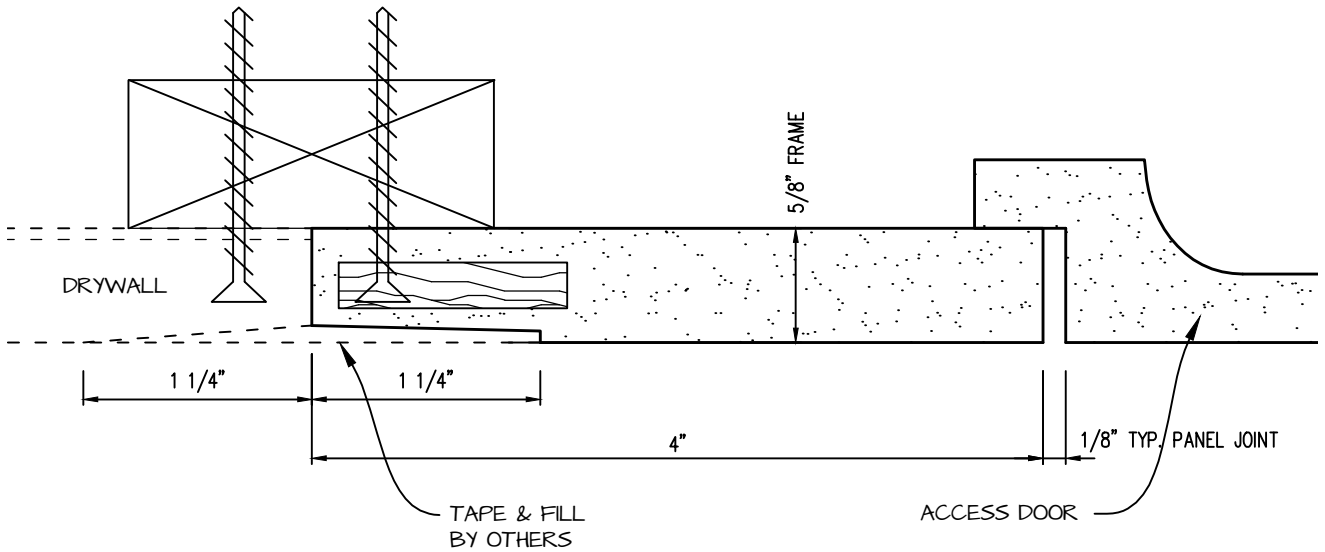

DWG NO:

SHEET OF

POP-OUT GFRG ACCESS PANEL SECTION

CASTLE ACCESS PANELS & FORMS INC.

173 Adesso Drive, Unit 2, Concord ON L4K 3C3

Phone (905)738-8089 Fax (905)760-9234

inquiries@castleaccesspanels.com

www.CastleAccessPanels.com