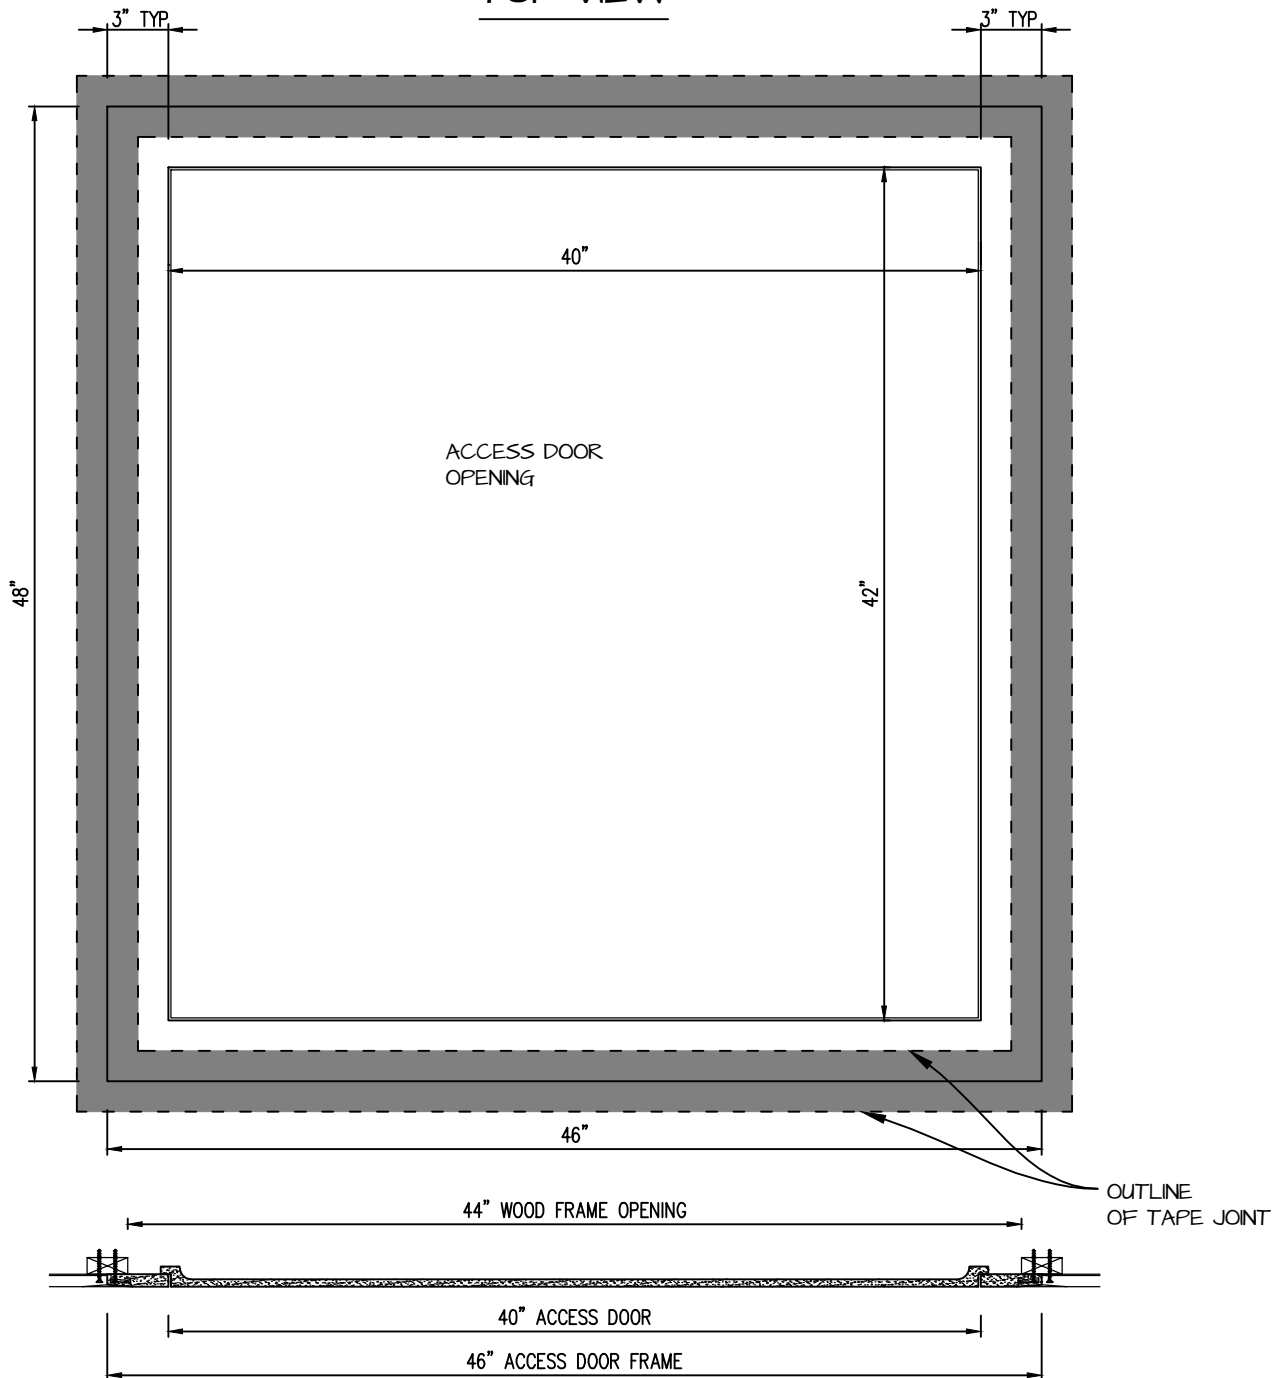

POP OUT SQUARE CORNER ACCESS PANEL 40"x42"
GFRG-SQ-584042

TOP VIEW

CASTLE ACCESS PANELS & FORMS INC.

173 Adesso Drive, Unit 2, Concord ON L4K 3C3

Phone (905)738-8089 Fax (905)760-9234

inquiries@castleaccesspanels.com