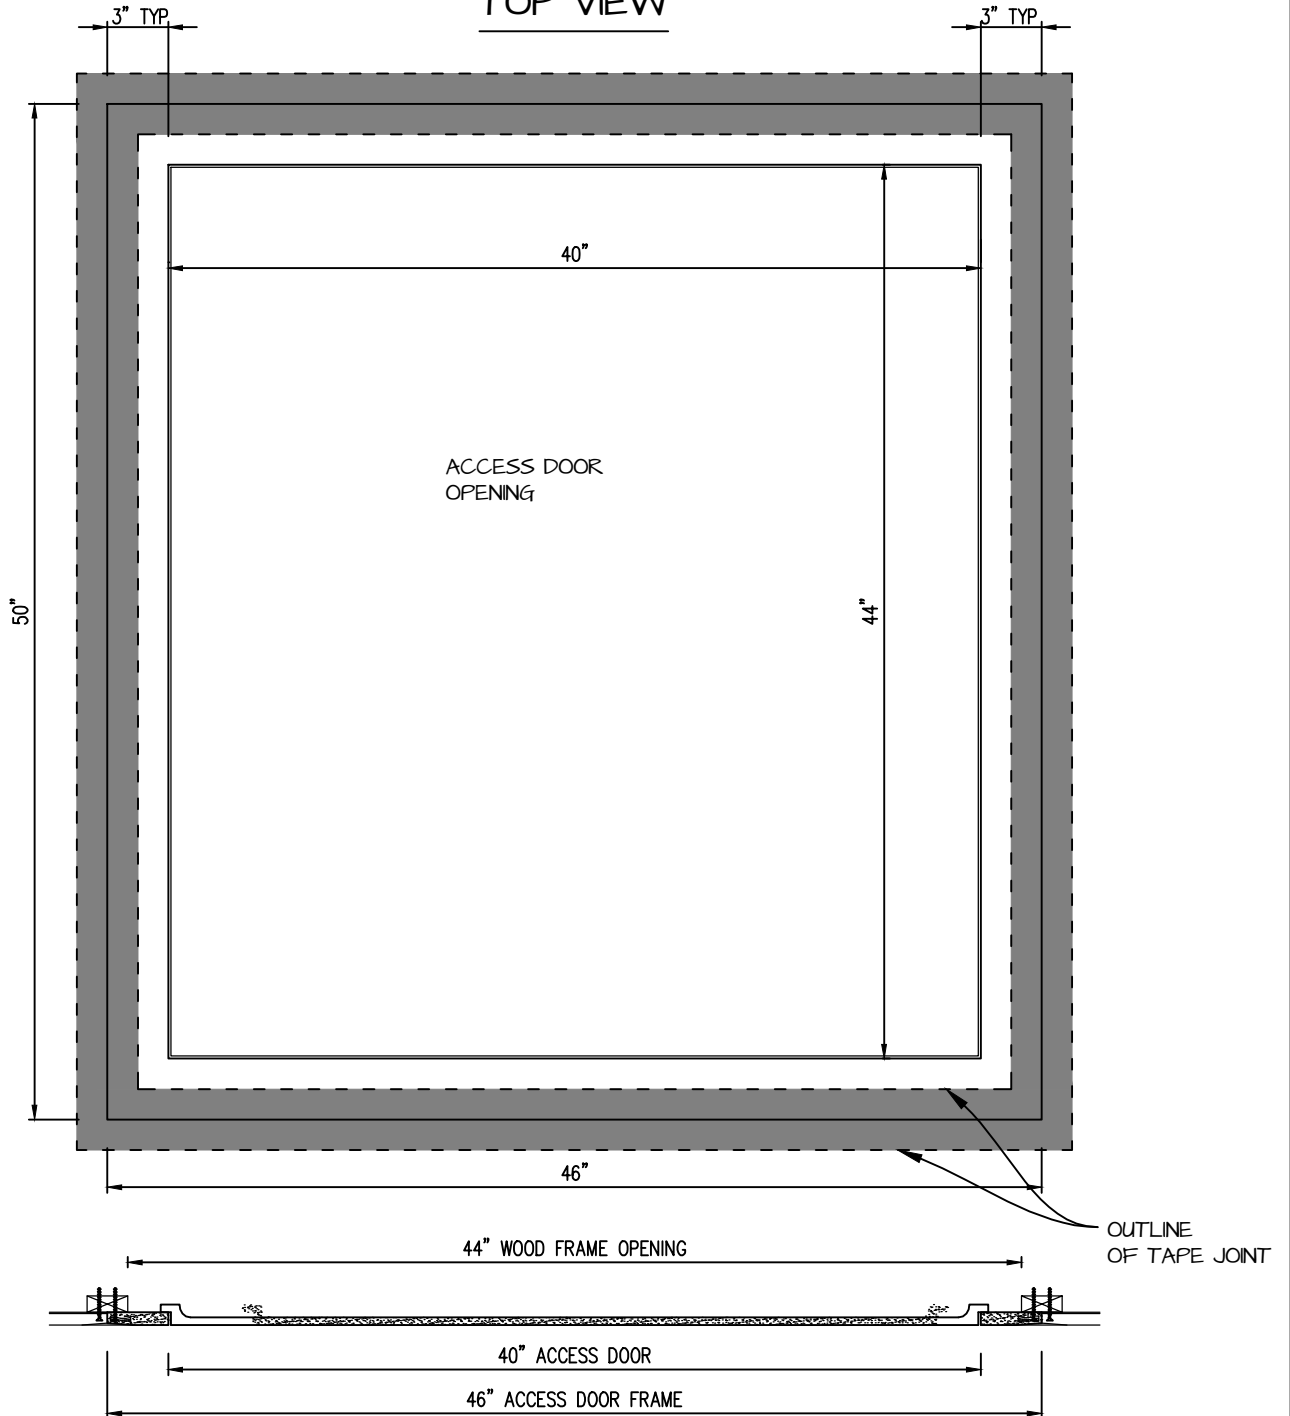

POP OUT SQUARE CORNER ACCESS PANEL 40"x44"
GFRG-SQ-584044

TOP VIEW

CASTLE ACCESS PANELS & FORMS INC.
 173 Adesso Drive, Unit 2, Concord ON L4K 3C3
 Phone (905)738-8089 Fax (905)760-9234
 inquiries@castleaccesspanels.com
www.CastleAccessPanels.com