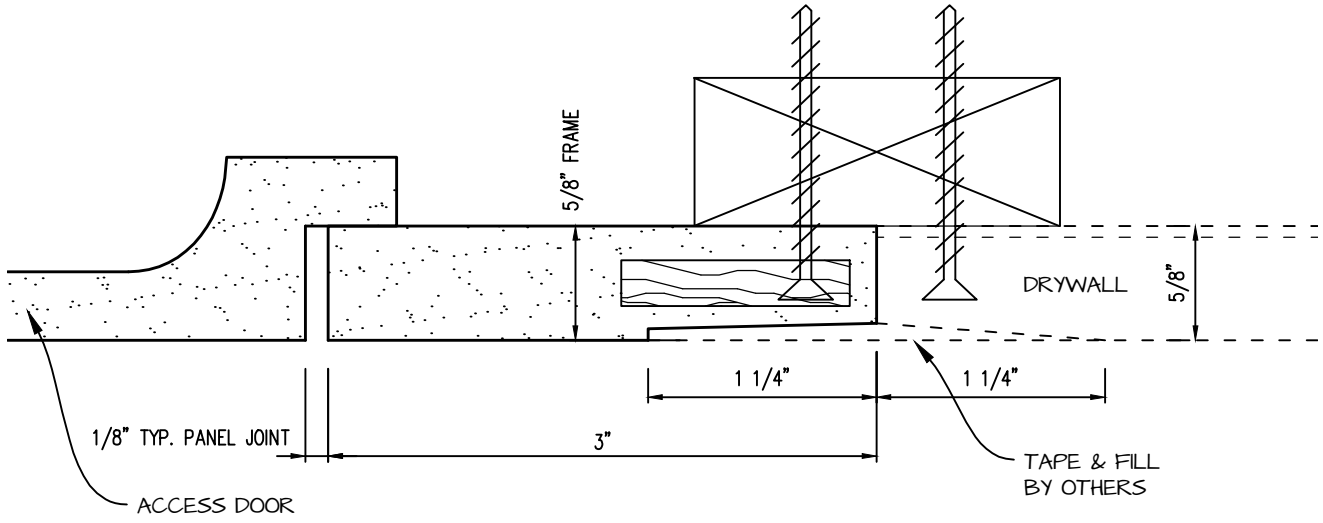

DWG NO:

SHEET OF

POP-OUT GFRG ACCESS PANEL SECTION

 <p>CASTLE ACCESS PANELS & FORMS INC. 173 Adesso Drive, Unit 2, Concord ON L4K 3C3 Phone (905)738-8089 Fax (905)760-9234 inquiries@castleaccesspanels.com www.CastleAccessPanels.com</p>	DESIGNED: Q.P	
	DATE:	
	APPROVED: J.R	
CUSTOMER:	PROJECT:	QTY:
TITLE:	DWG NO:	SHEET OF