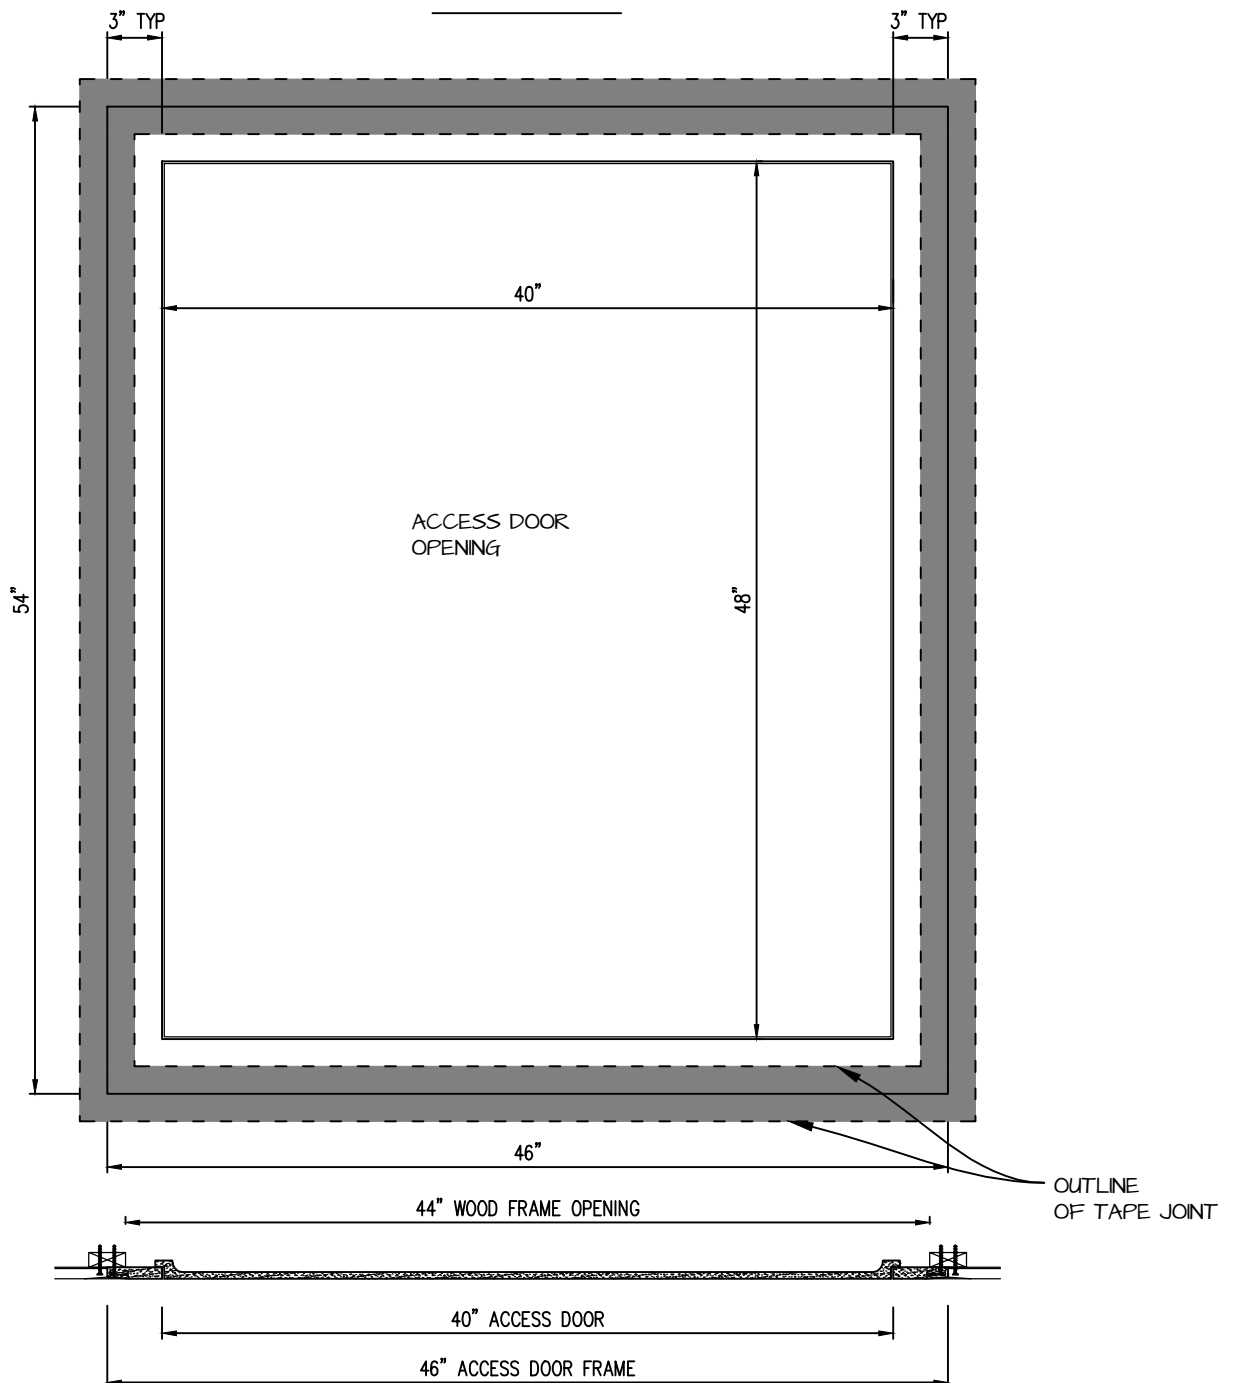

POP OUT SQUARE CORNER ACCESS PANEL 40"x48"

GFRG-SQ-584048

TOP VIEW

CASTLE ACCESS PANELS & FORMS INC.

173 Adesso Drive, Unit 2, Concord ON L4K 3C3

Phone (905)738-8089 Fax (905)760-9234

inquiries@castleaccesspanels.com