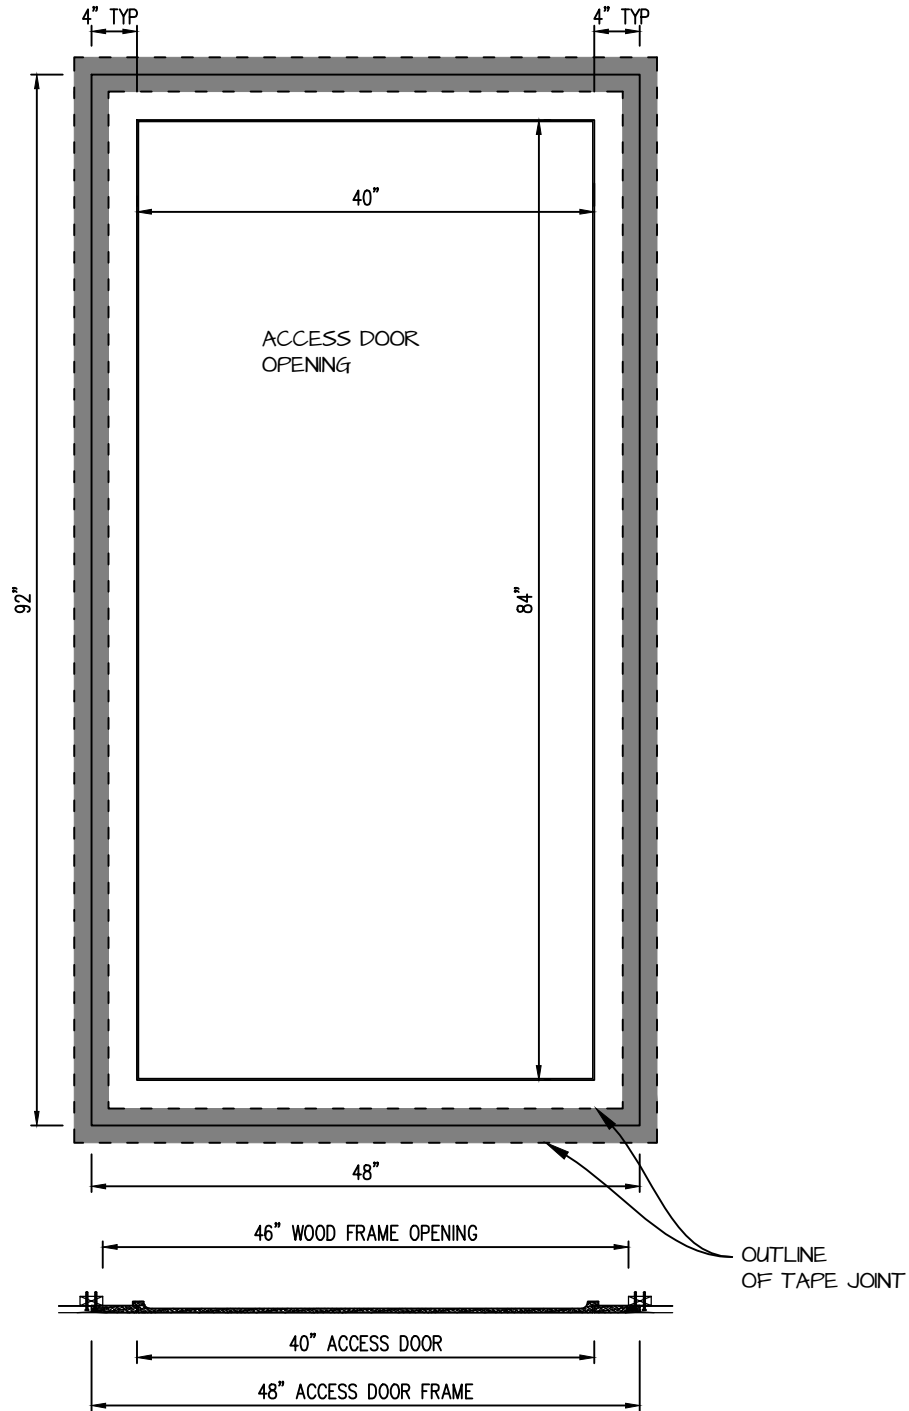

POP OUT SQUARE CORNER ACCESS PANEL 40"x84"
GFRG-SQ-584084

 <p>CASTLE ACCESS PANELS & FORMS INC. 173 Adesso Drive, Unit 2, Concord ON L4K 3C3 Phone (905)738-8089 Fax (905)760-9234 inquiries@castleaccesspanels.com www.CastleAccessPanels.com</p>	DESIGNED: Q.P	
	DATE:	
	APPROVED: J.R	
CUSTOMER:	PROJECT:	QTY:
TITLE:	DWG NO:	SHEET OF