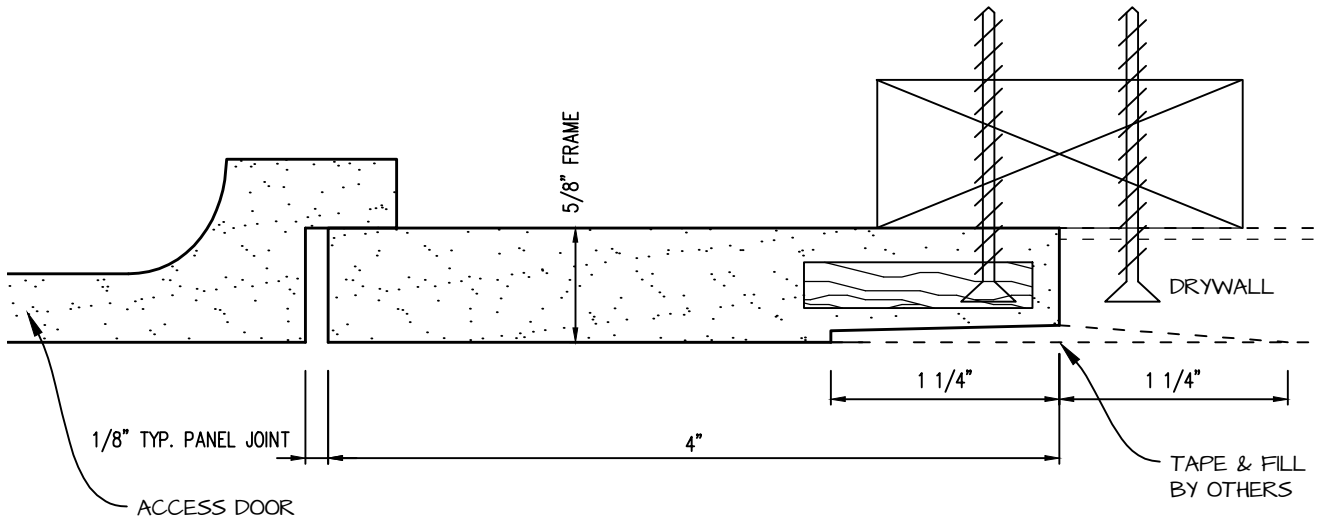

POP-OUT GFRG ACCESS PANEL SECTION

CASTLE ACCESS PANELS & FORMS INC. 173 Adesso Drive, Unit 2, Concord ON L4K 3C3 Phone (905)738-8089 Fax (905)760-9234 inquiries@castleaccesspanels.com www.CastleAccessPanels.com	DESIGNED: Q.P	
	DATE:	
	APPROVED: J.R	
CUSTOMER:	PROJECT:	QTY:
TITLE:	DWG NO:	SHEET OF