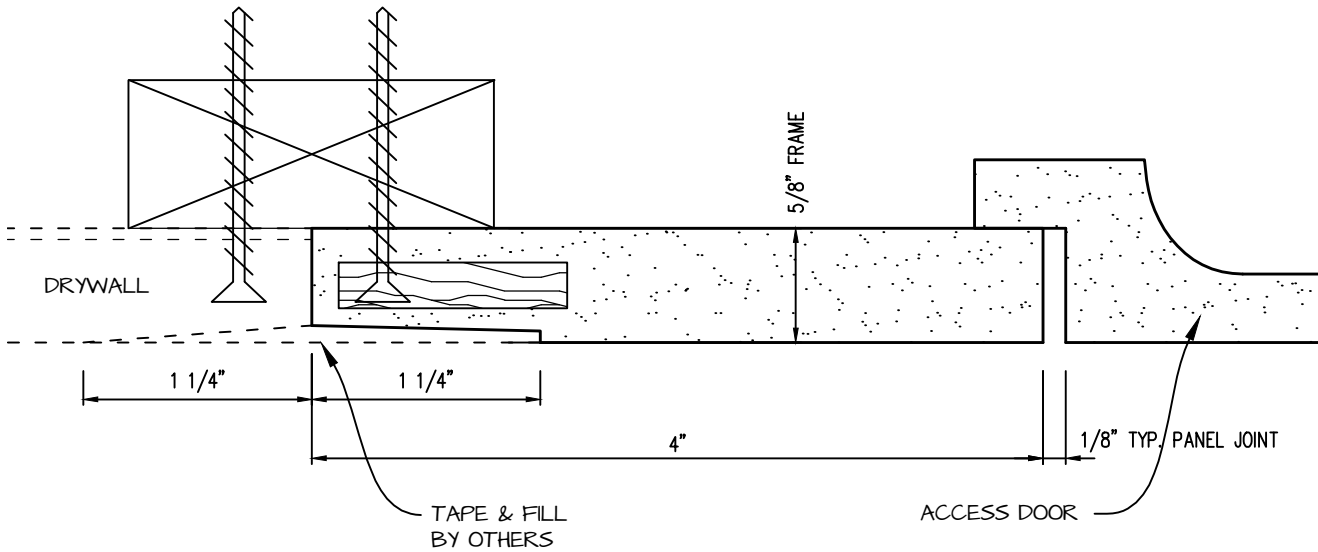

POP-OUT GFRG ACCESS PANEL SECTION

CASTLE ACCESS PANELS & FORMS INC. 173 Adesso Drive, Unit 2, Concord ON L4K 3C3 Phone (905)738-8089 Fax (905)760-9234 inquiries@castleaccesspanels.com www.CastleAccessPanels.com	DESIGNED: Q.P	
	DATE:	
	APPROVED: J.R	
CUSTOMER:	PROJECT:	QTY:
TITLE:	DWG NO:	SHEET OF