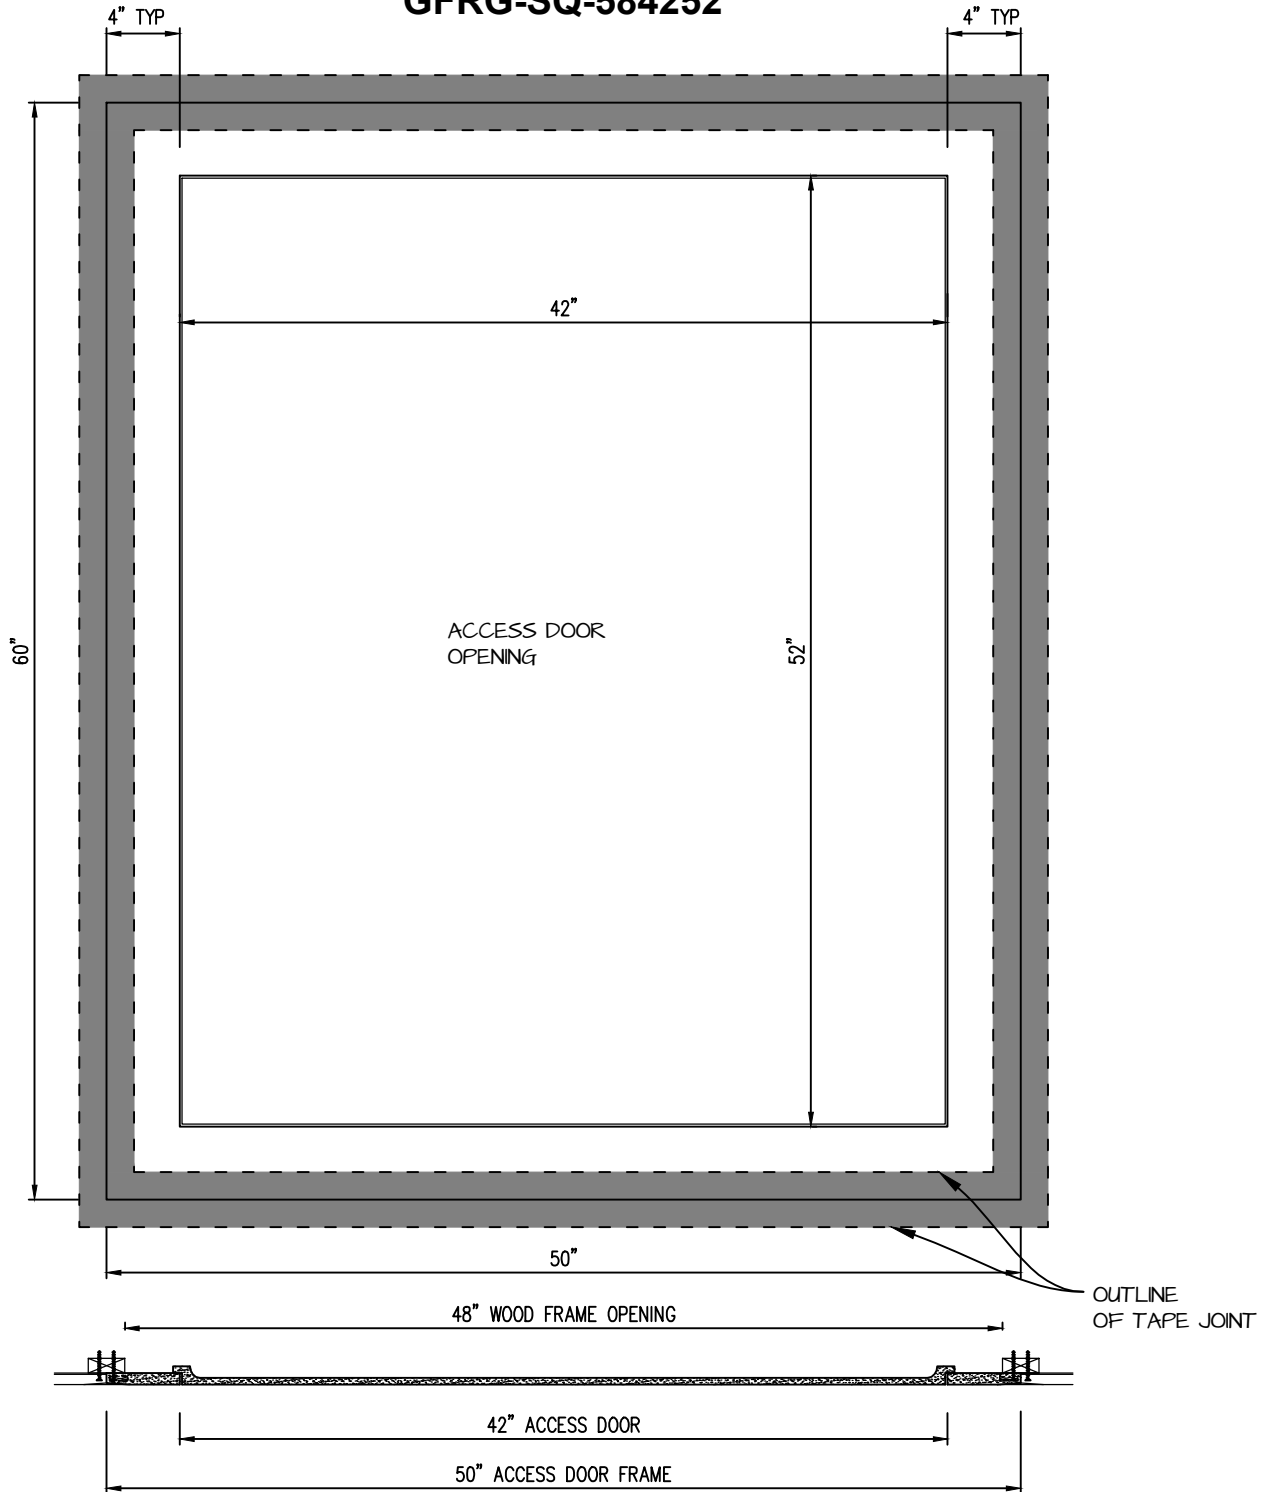

**POP OUT SQUARE CORNER ACCESS PANEL 42"x52"**

**GFRG-SQ-584252**

**CASTLE ACCESS PANELS & FORMS INC.**

173 Adesso Drive, Unit 2, Concord ON L4K 3C3

Phone (905)738-8089 Fax (905)760-9234

inquiries@castleaccesspanels.com

DWG NO:

SHEET OF