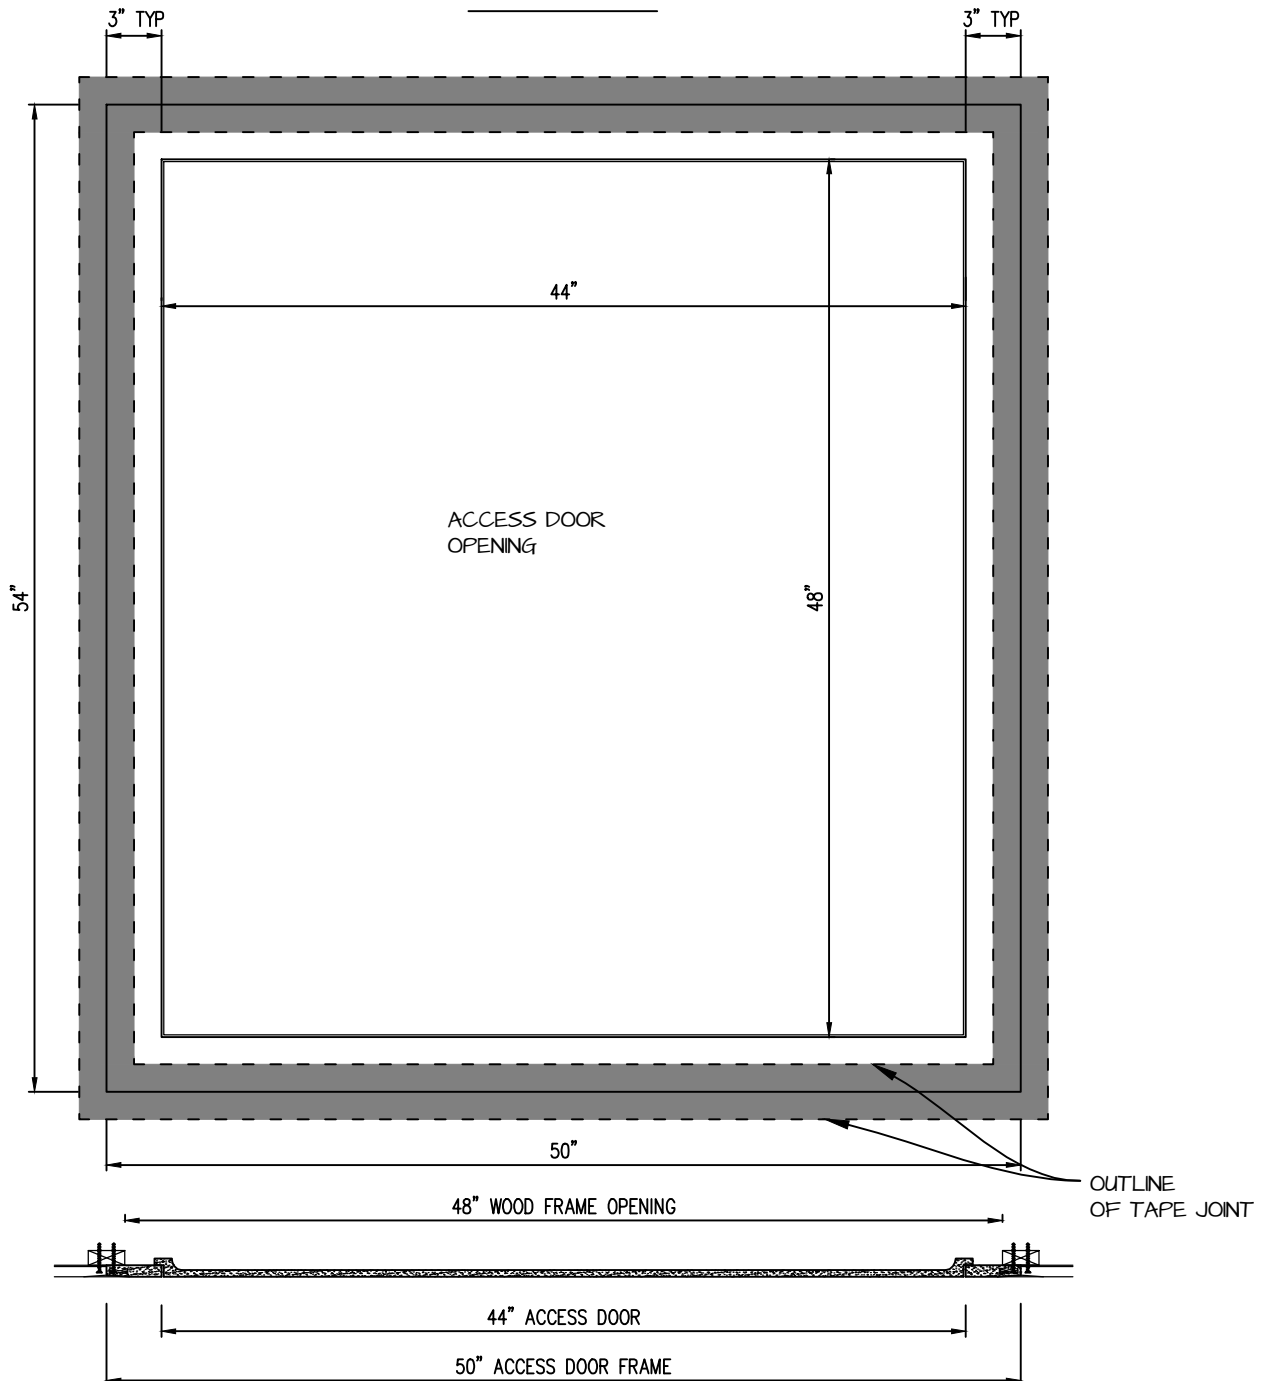

POP OUT SQUARE CORNER ACCESS PANEL 44"x48"

GFRG-SQ-584448

TOP VIEW

CASTLE ACCESS PANELS & FORMS INC.

173 Adesso Drive, Unit 2, Concord ON L4K 3C3

Phone (905)738-8089 Fax (905)760-9234

inquiries@castleaccesspanels.com

DWG NO:

SHEET OF