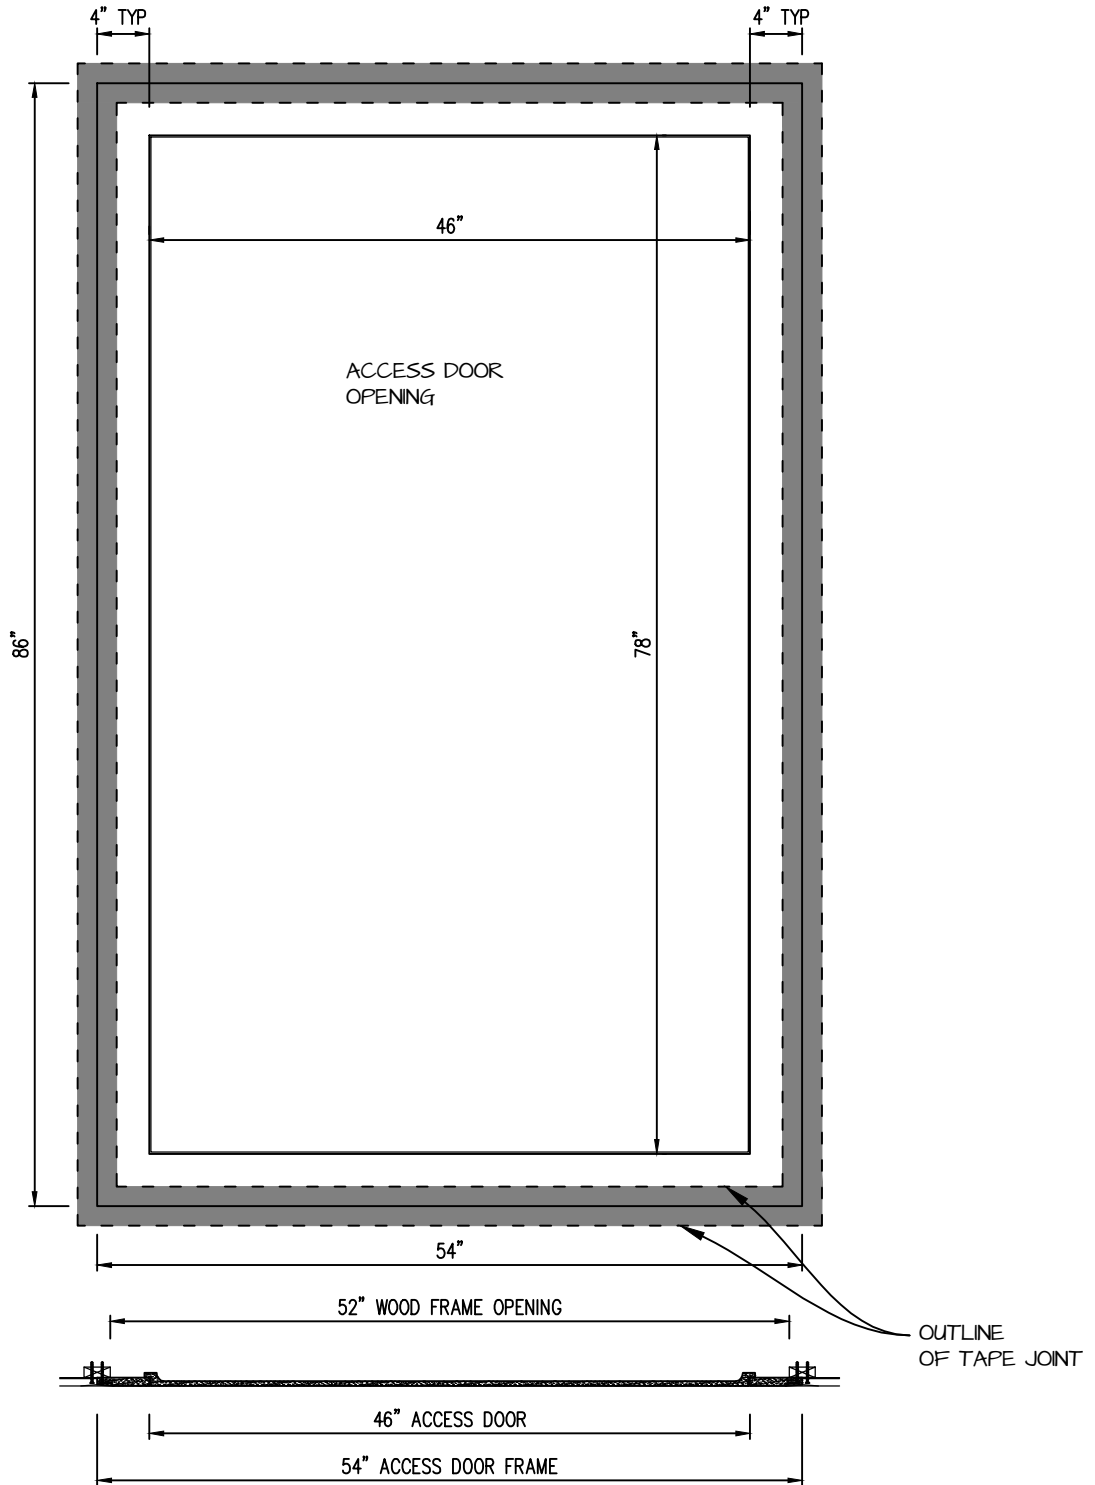

POP OUT SQUARE CORNER ACCESS PANEL 46"x78"
GFRG-SQ-584678

| | | |
|--|---------------|----------|
|  <p>CASTLE ACCESS PANELS & FORMS INC. 173 Adesso Drive, Unit 2, Concord ON L4K 3C3 Phone (905)738-8089 Fax (905)760-9234 inquiries@castleaccesspanels.com www.CastleAccessPanels.com</p> | DESIGNED: Q.P | |
| | DATE: | |
| | APPROVED: J.R | |
| CUSTOMER: | PROJECT: | QTY: |
| TITLE: | DWG NO: | SHEET OF |