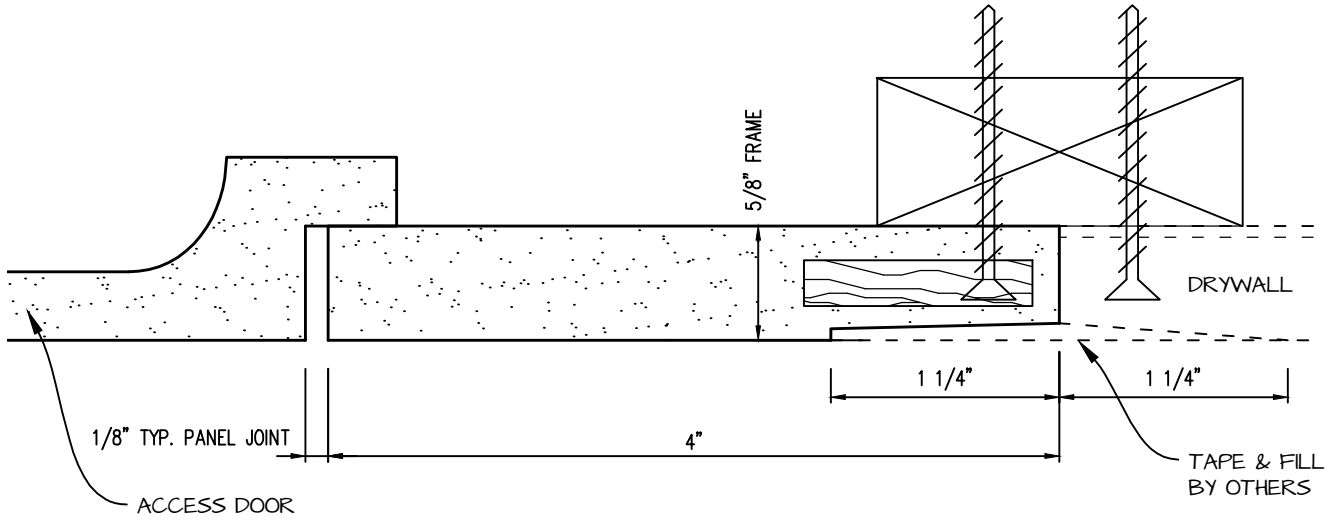

DWG NO:

SHEET OF

POP-OUT GFRG ACCESS PANEL SECTION

CASTLE ACCESS PANELS & FORMS INC.

173 Adesso Drive, Unit 2, Concord ON L4K 3C3

Phone (905)738-8089 Fax (905)760-9234

inquiries@castleaccesspanels.com

www.CastleAccessPanels.com