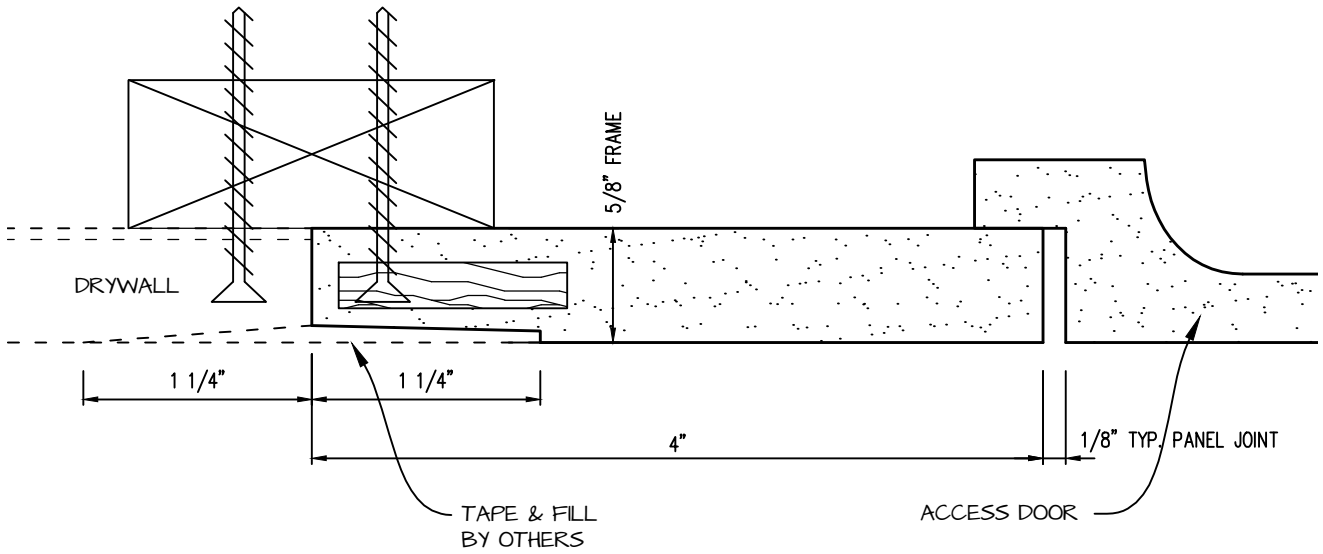

DWG NO:

SHEET OF

POP-OUT GFRG ACCESS PANEL SECTION

CASTLE ACCESS PANELS & FORMS INC.

173 Adesso Drive, Unit 2, Concord ON L4K 3C3

Phone (905)738-8089 Fax (905)760-9234

inquiries@castleaccesspanels.com

www.CastleAccessPanels.com