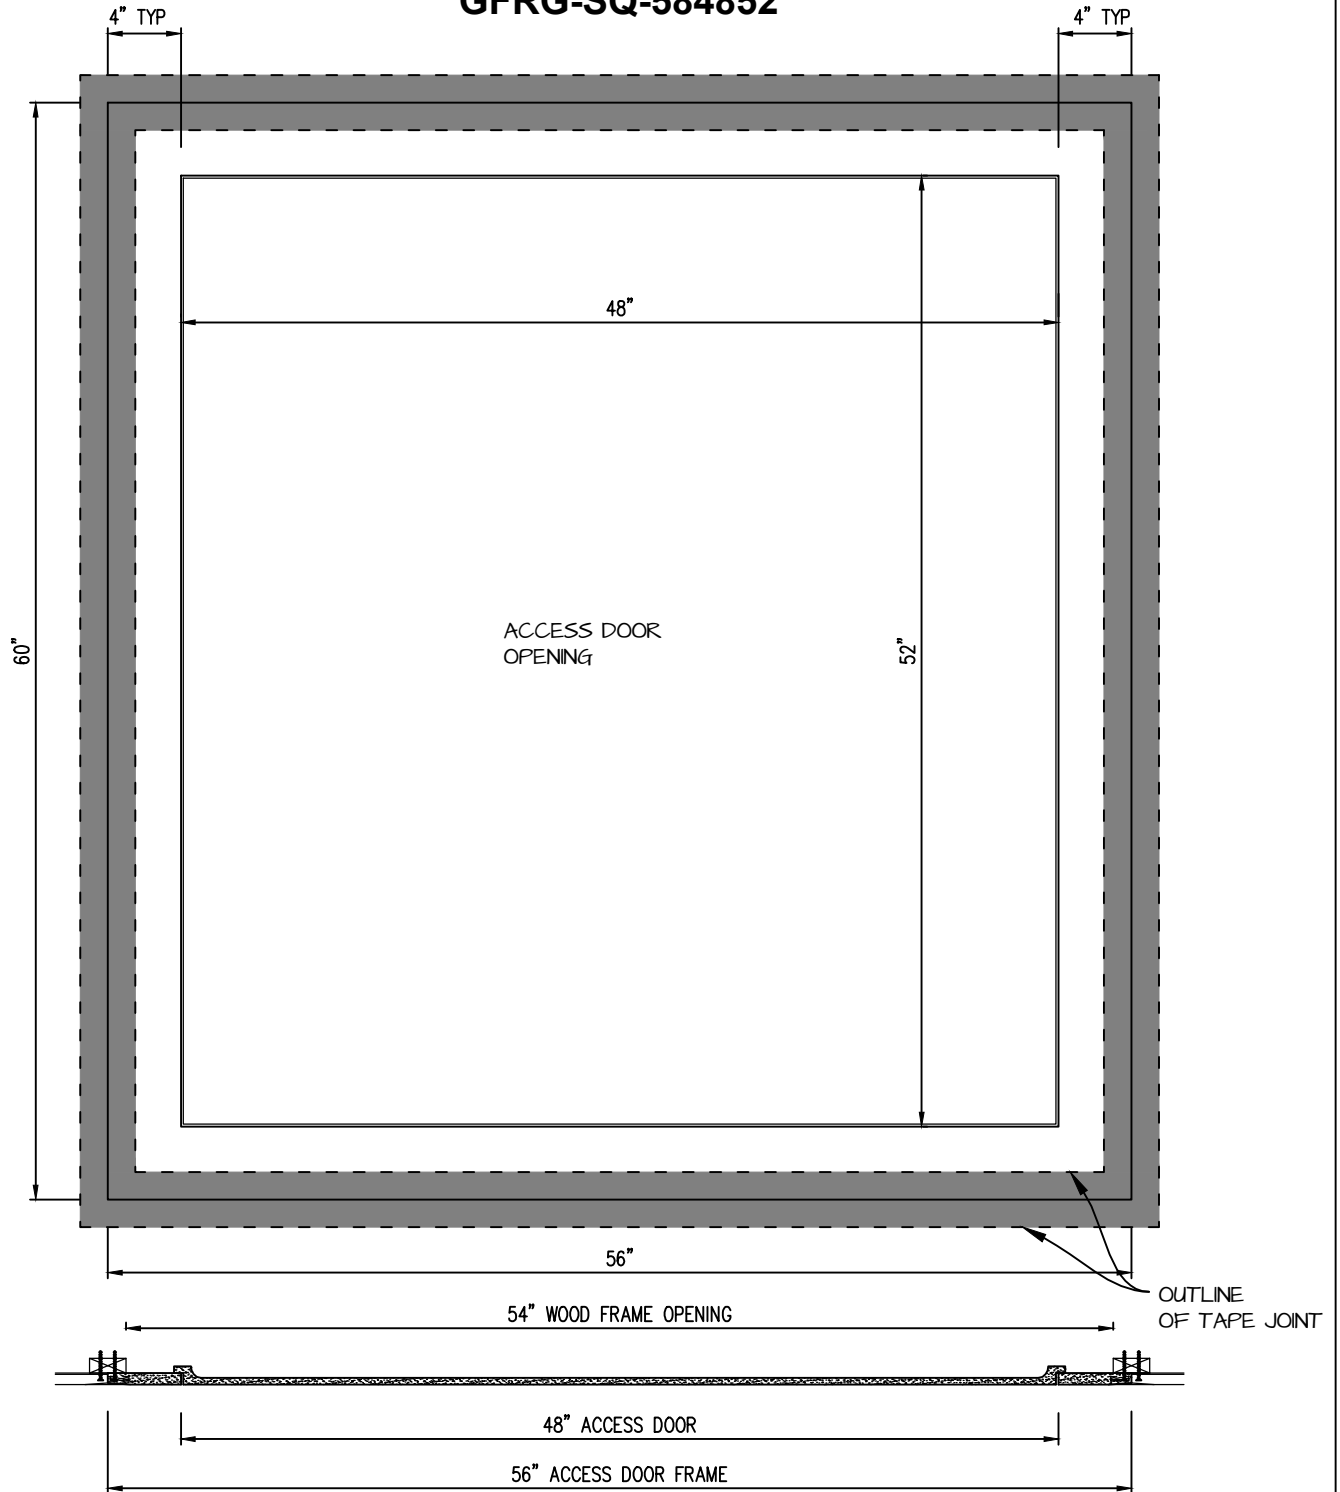

POP OUT SQUARE CORNER ACCESS PANEL 48"x52"

GFRG-SQ-584852

CASTLE ACCESS PANELS & FORMS INC.

173 Adesso Drive, Unit 2, Concord ON L4K 3C3

Phone (905)738-8089 Fax (905)760-9234

inquiries@castleaccesspanels.com