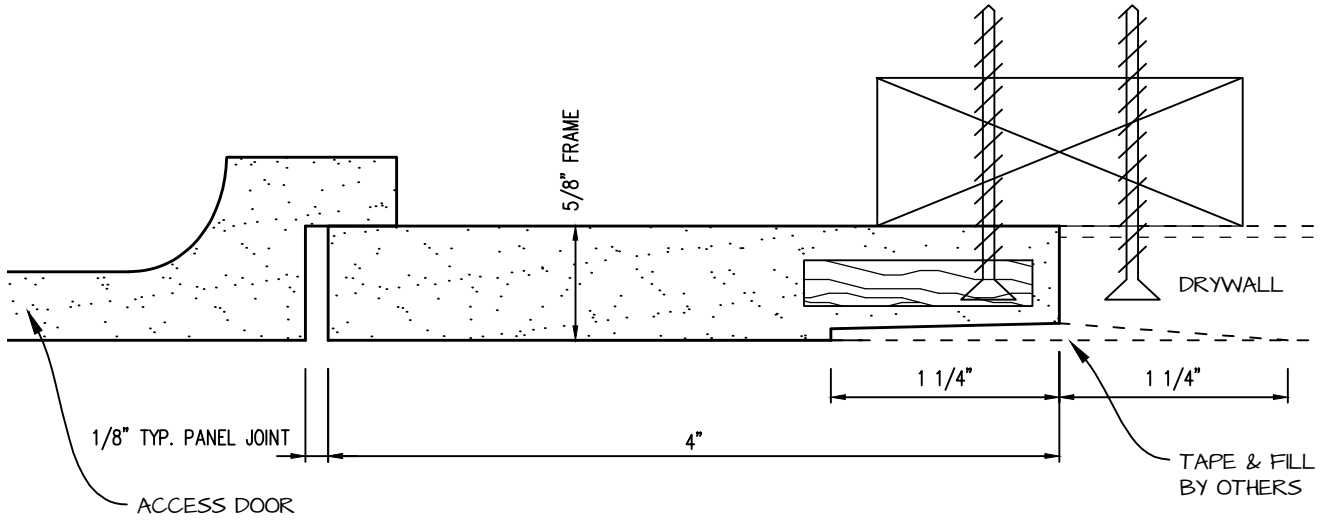

POP-OUT GFRG ACCESS PANEL SECTION

CASTLE ACCESS PANELS & FORMS INC. 173 Adesso Drive, Unit 2, Concord ON L4K 3C3 Phone (905)738-8089 Fax (905)760-9234 inquiries@castleaccesspanels.com www.CastleAccessPanels.com	DESIGNED: Q.P	
	DATE:	
	APPROVED: J.R	
CUSTOMER:	PROJECT:	QTY:
TITLE:	DWG NO:	SHEET OF