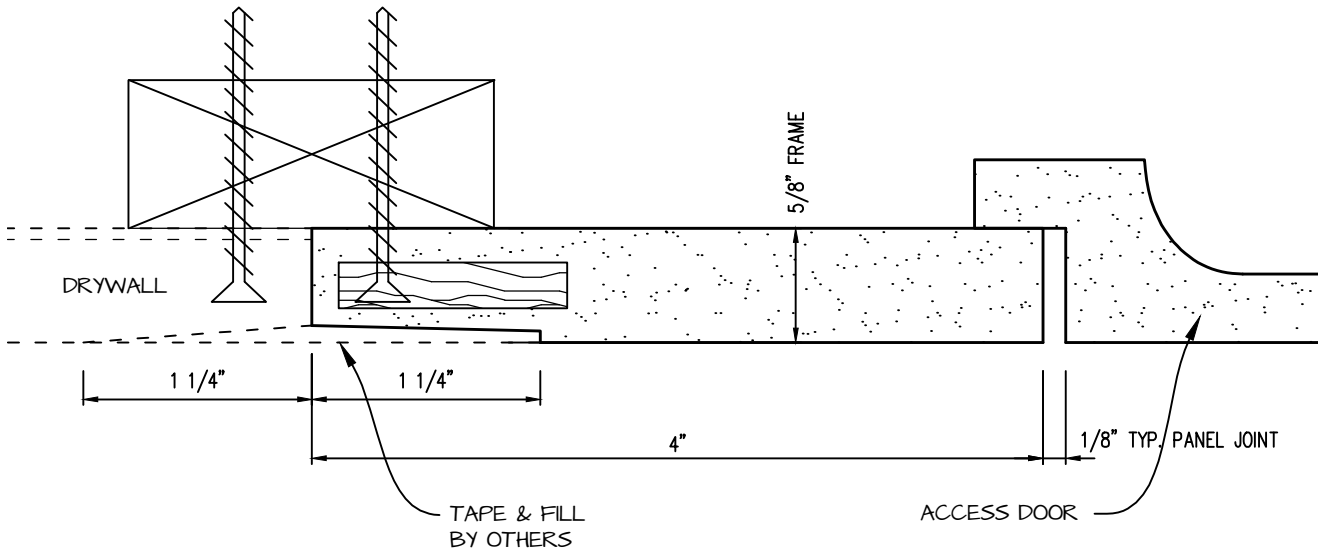

POP-OUT GFRG ACCESS PANEL SECTION

CASTLE ACCESS PANELS & FORMS INC. 173 Adesso Drive, Unit 2, Concord ON L4K 3C3 Phone (905)738-8089 Fax (905)760-9234 inquiries@castleaccesspanels.com www.CastleAccessPanels.com	DESIGNED: Q.P	
	DATE:	
	APPROVED: J.R	
CUSTOMER:	PROJECT:	QTY:
TITLE:	DWG NO:	SHEET OF