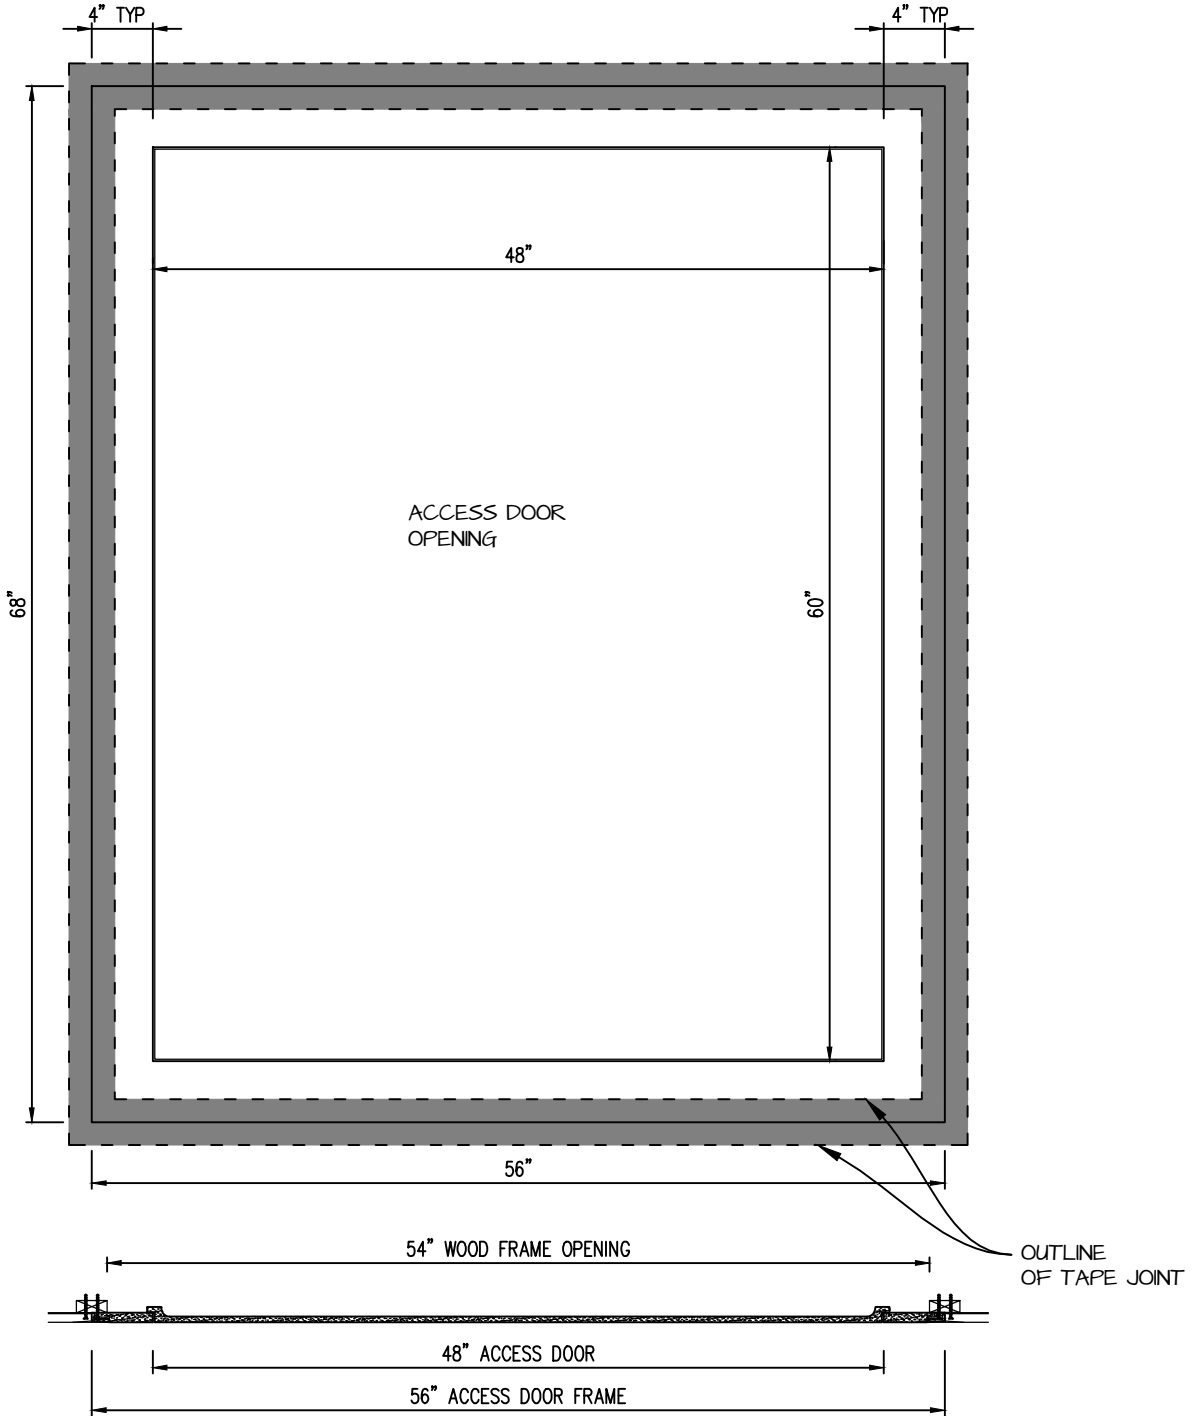

**POP OUT SQUARE CORNER ACCESS PANEL 48"x60"**  
**GFRG-SQ-584860**

 <p><b>CASTLE ACCESS PANELS &amp; FORMS INC.</b>          173 Adesso Drive, Unit 2, Concord ON L4K 3C3          Phone (905)738-8089 Fax (905)760-9234          inquiries@castleaccesspanels.com  <a href="http://www.CastleAccessPanels.com">www.CastleAccessPanels.com</a></p>	DESIGNED: Q.P	
	DATE:	
	APPROVED: J.R	
CUSTOMER:	PROJECT:	QTY:
TITLE:	DWG NO:	SHEET OF