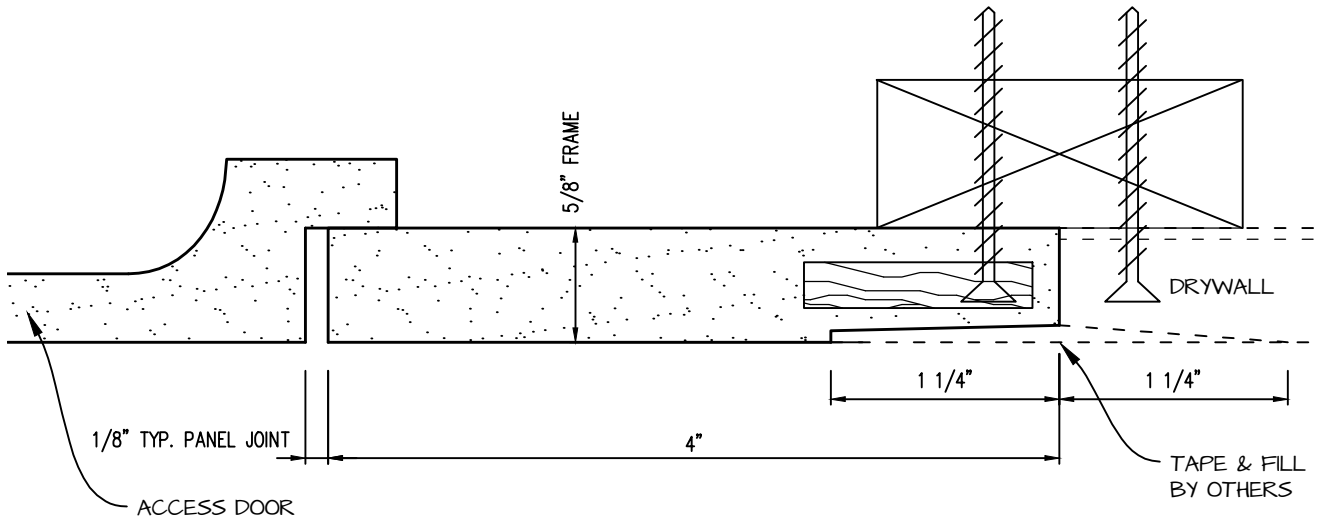

POP-OUT GFRG ACCESS PANEL SECTION

CASTLE Access Panels & Forms Inc.	CASTLE ACCESS PANELS & FORMS INC. 173 Adesso Drive, Unit 2, Concord ON L4K 3C3 Phone (905)738-8089 Fax (905)760-9234 inquiries@castleaccesspanels.com www.CastleAccessPanels.com	DESIGNED: Q.P
		DATE:
		APPROVED: J.R
CUSTOMER:	PROJECT:	QTY:
TITLE:	DWG NO:	SHEET OF