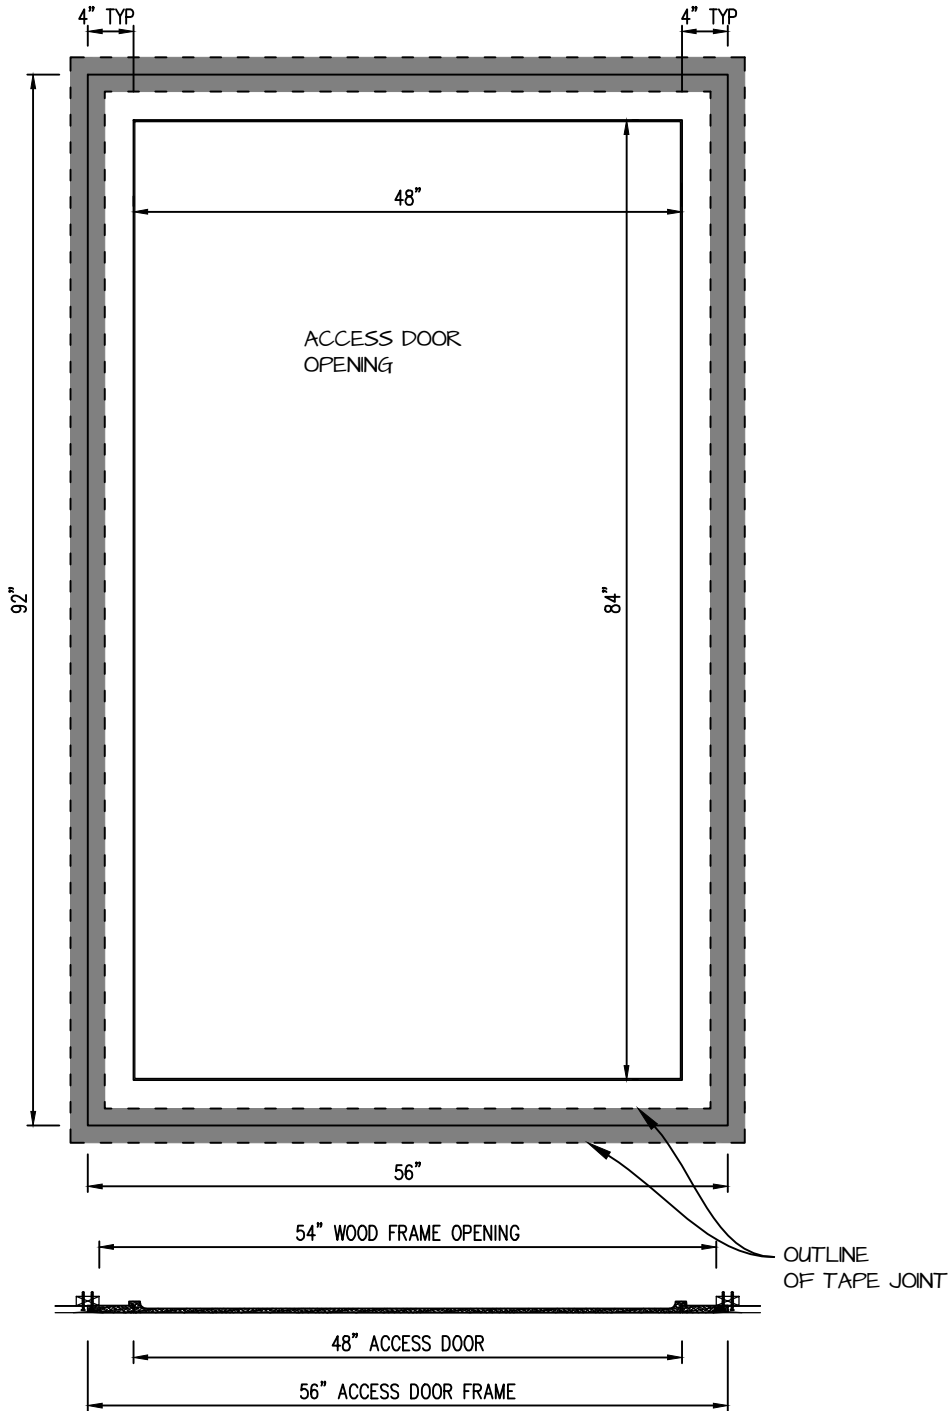

POP OUT SQUARE CORNER ACCESS PANEL 48"x84"
GFRG-SQ-584884

 <p>CASTLE ACCESS PANELS & FORMS INC. 173 Adesso Drive, Unit 2, Concord ON L4K 3C3 Phone (905)738-8089 Fax (905)760-9234 inquiries@castleaccesspanels.com www.CastleAccessPanels.com</p>	DESIGNED: Q.P	
	DATE:	
	APPROVED: J.R	
CUSTOMER:	PROJECT:	QTY:
TITLE:	DWG NO:	SHEET OF