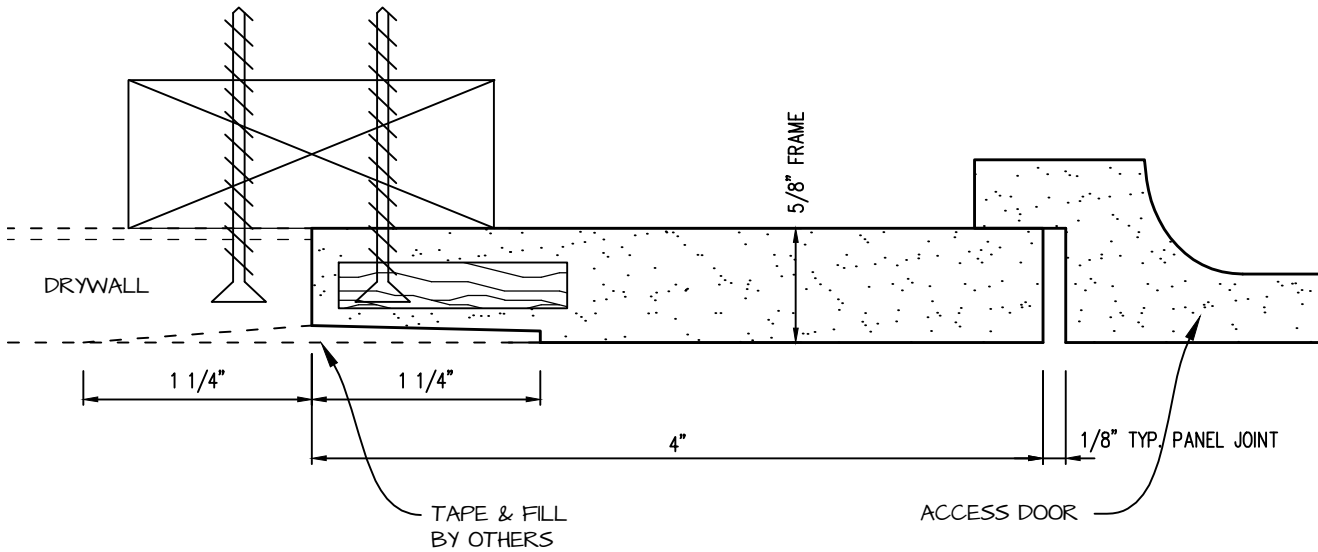

POP-OUT GFRG ACCESS PANEL SECTION

CASTLE Access Panels & Forms Inc.	CASTLE ACCESS PANELS & FORMS INC. 173 Adesso Drive, Unit 2, Concord ON L4K 3C3 Phone (905)738-8089 Fax (905)760-9234 inquiries@castleaccesspanels.com www.CastleAccessPanels.com	DESIGNED: Q.P
		DATE:
		APPROVED: J.R
CUSTOMER:	PROJECT:	QTY:
TITLE:	DWG NO:	SHEET OF