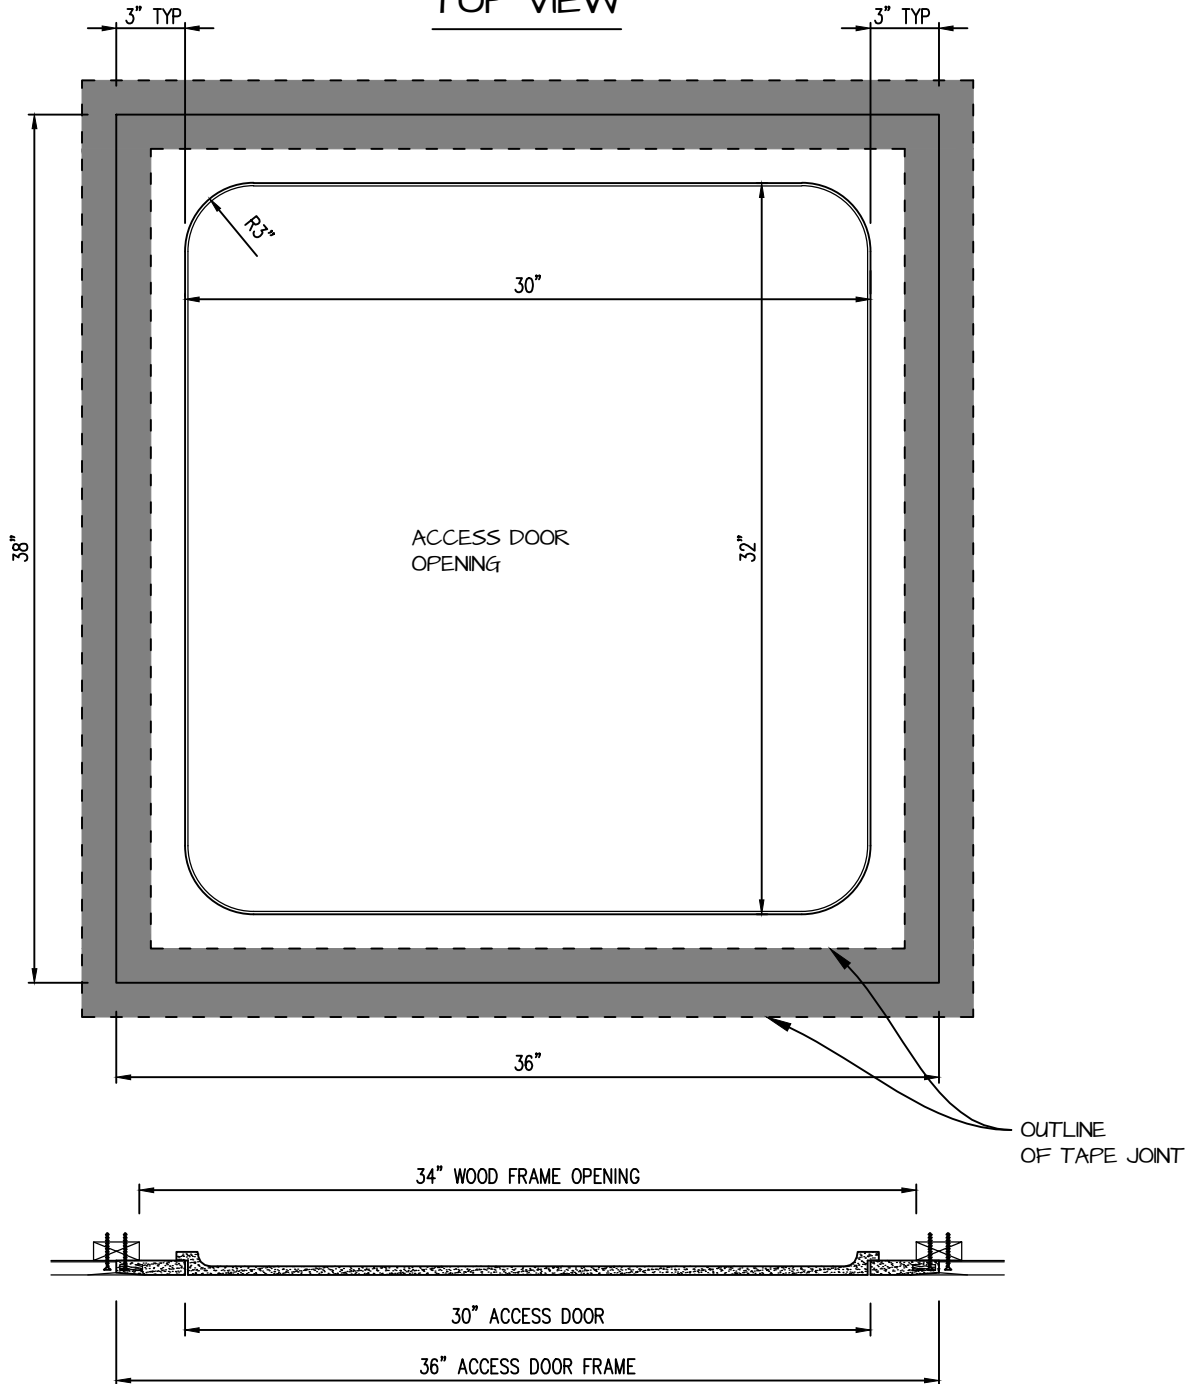

POP OUT RADIUS CORNER ACCESS PANEL 30"x32"
GFRG-RC-583032

TOP VIEW

CASTLE ACCESS PANELS & FORMS INC.
 135 Wendell Ave North York, ON M9N 3K9
 Phone (905)738-8089 Fax (905)760-9234
 inquiries@castleaccesspanels.com
www.CastleAccessPanels.com

DESIGNED: Q.P
 DATE:

APPROVED: J.R

CUSTOMER:

PROJECT:

QTY:

TITLE:

DWG NO:

SHEET OF